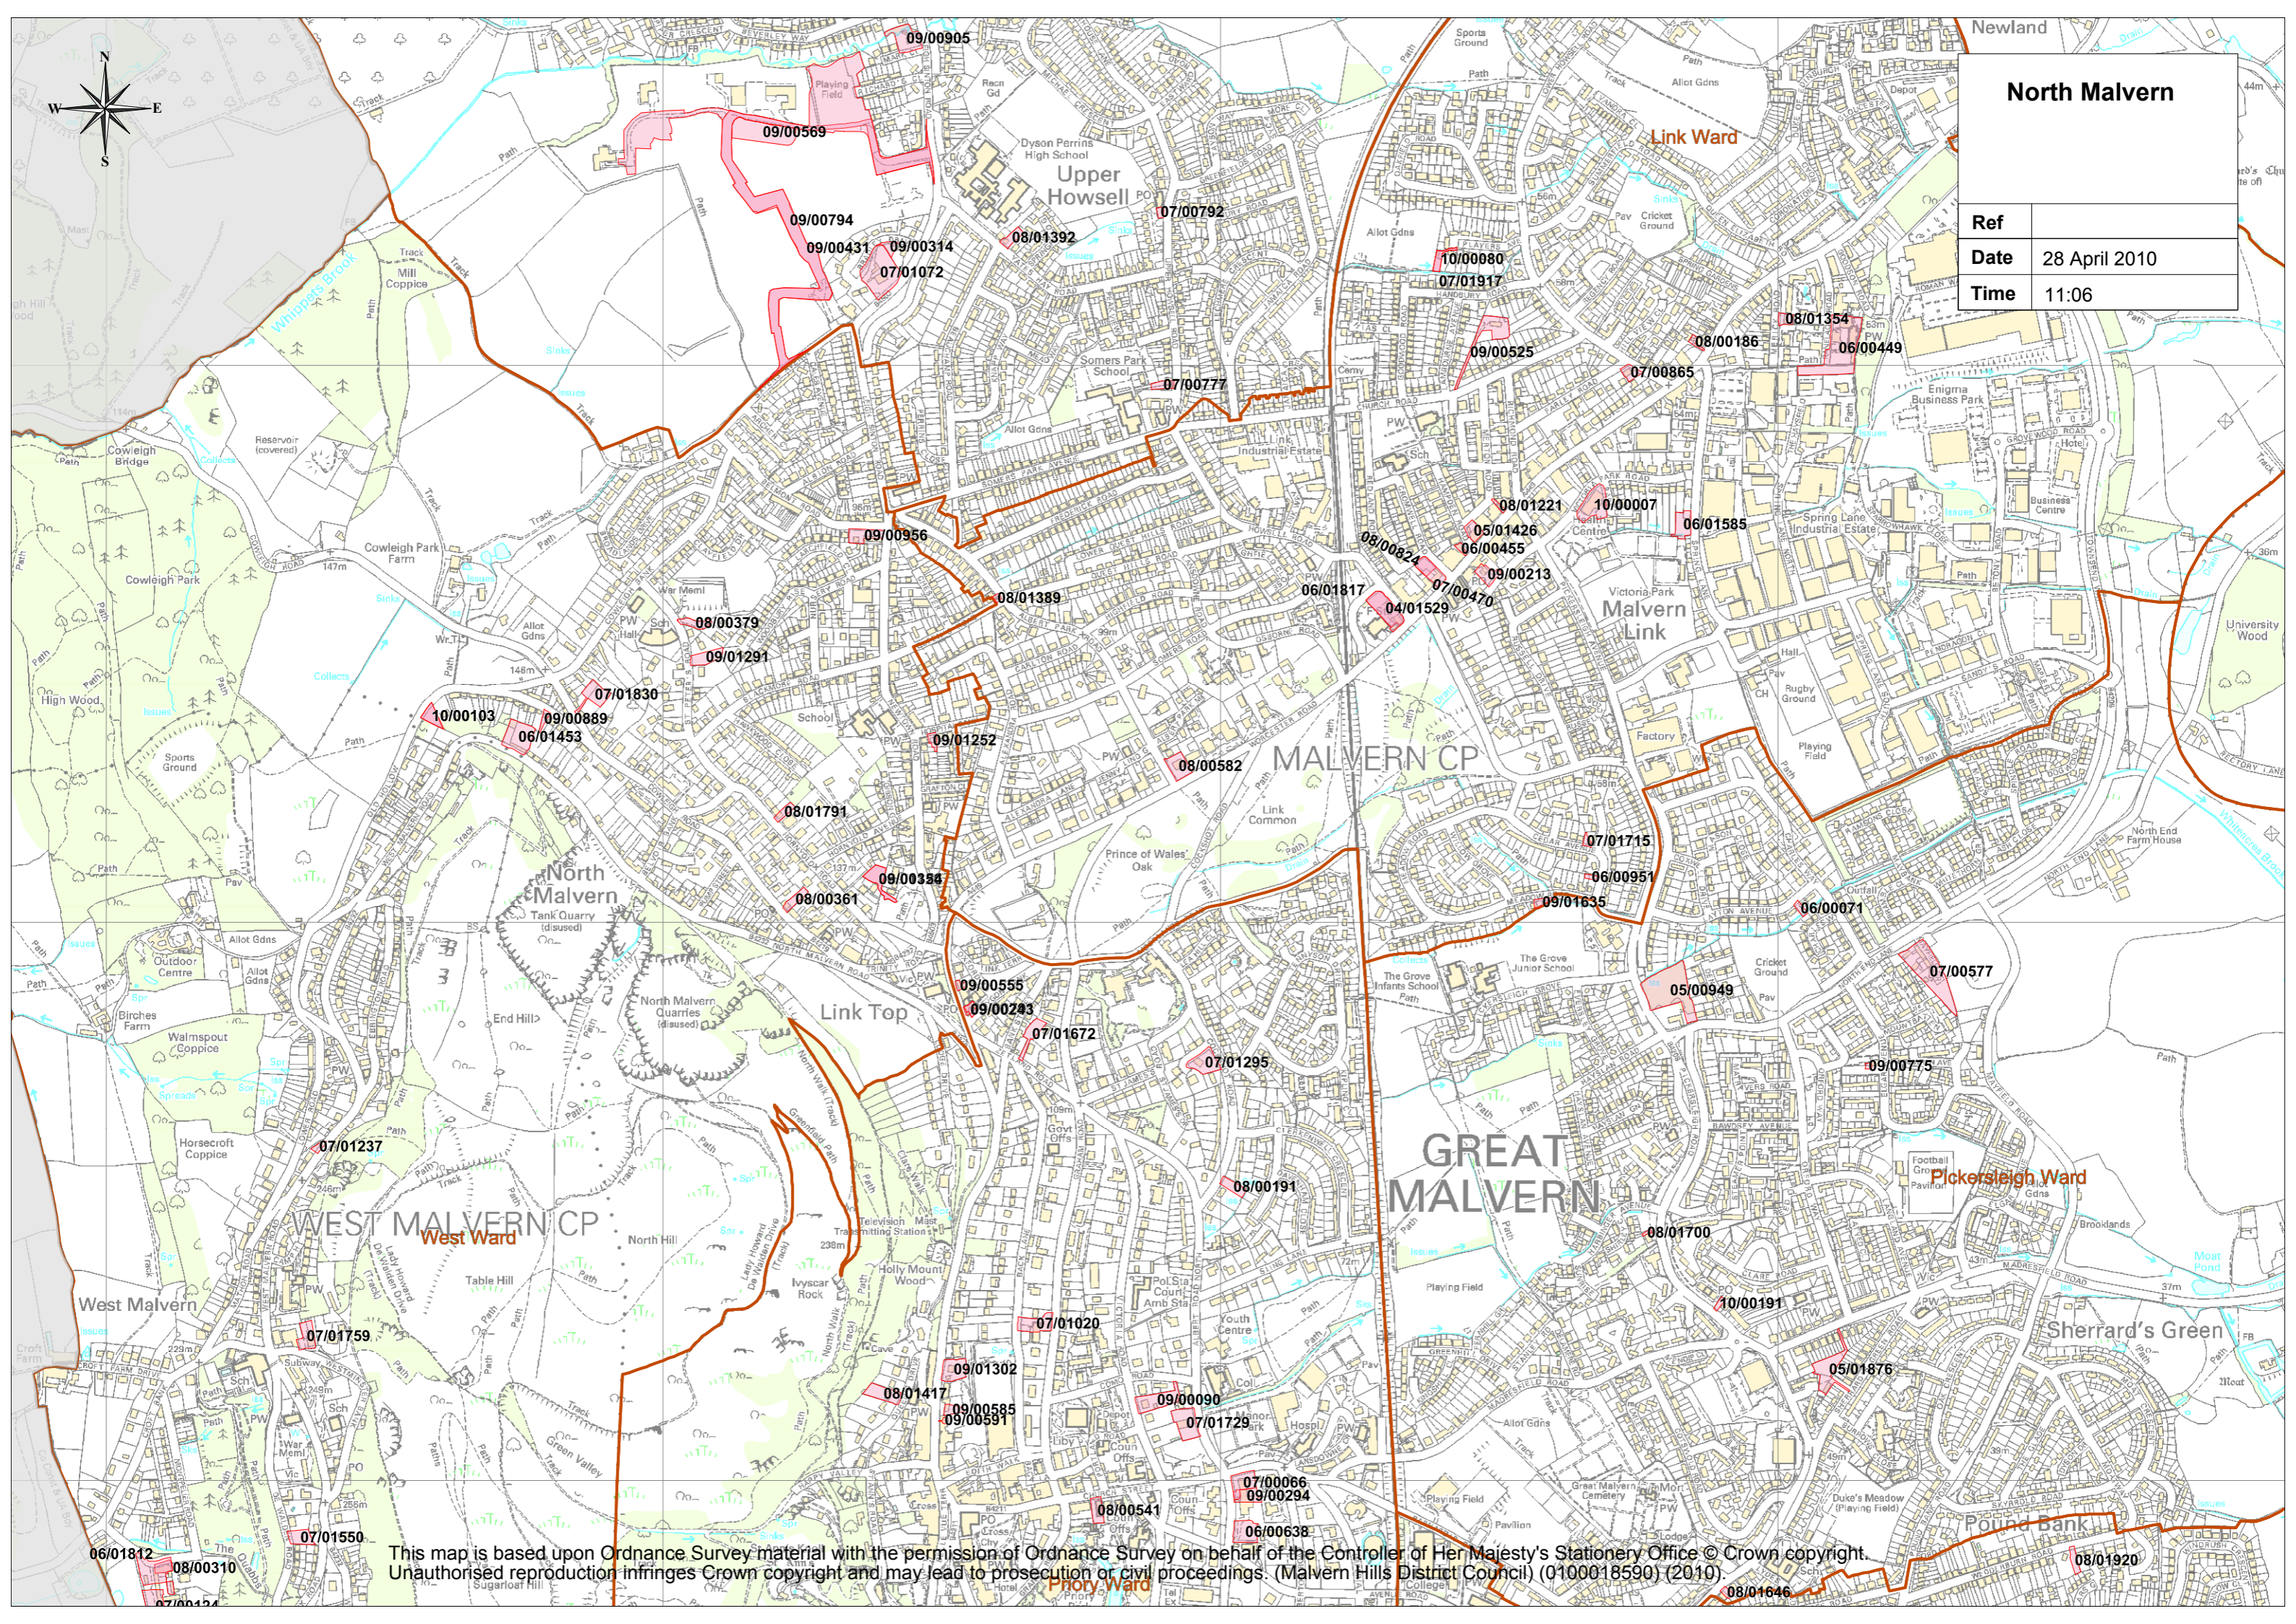

North Malvern	
Ref	
Date	28 April 2010
Time	11:06

This map is based upon Ordnance Survey material with the permission of Ordnance Survey on behalf of the Controller of Her Majesty's Stationery Office © Crown copyright. Unauthorised reproduction infringes Crown copyright and may lead to prosecution or civil proceedings. (Malvern Hills District Council) (0100018590) (2010).