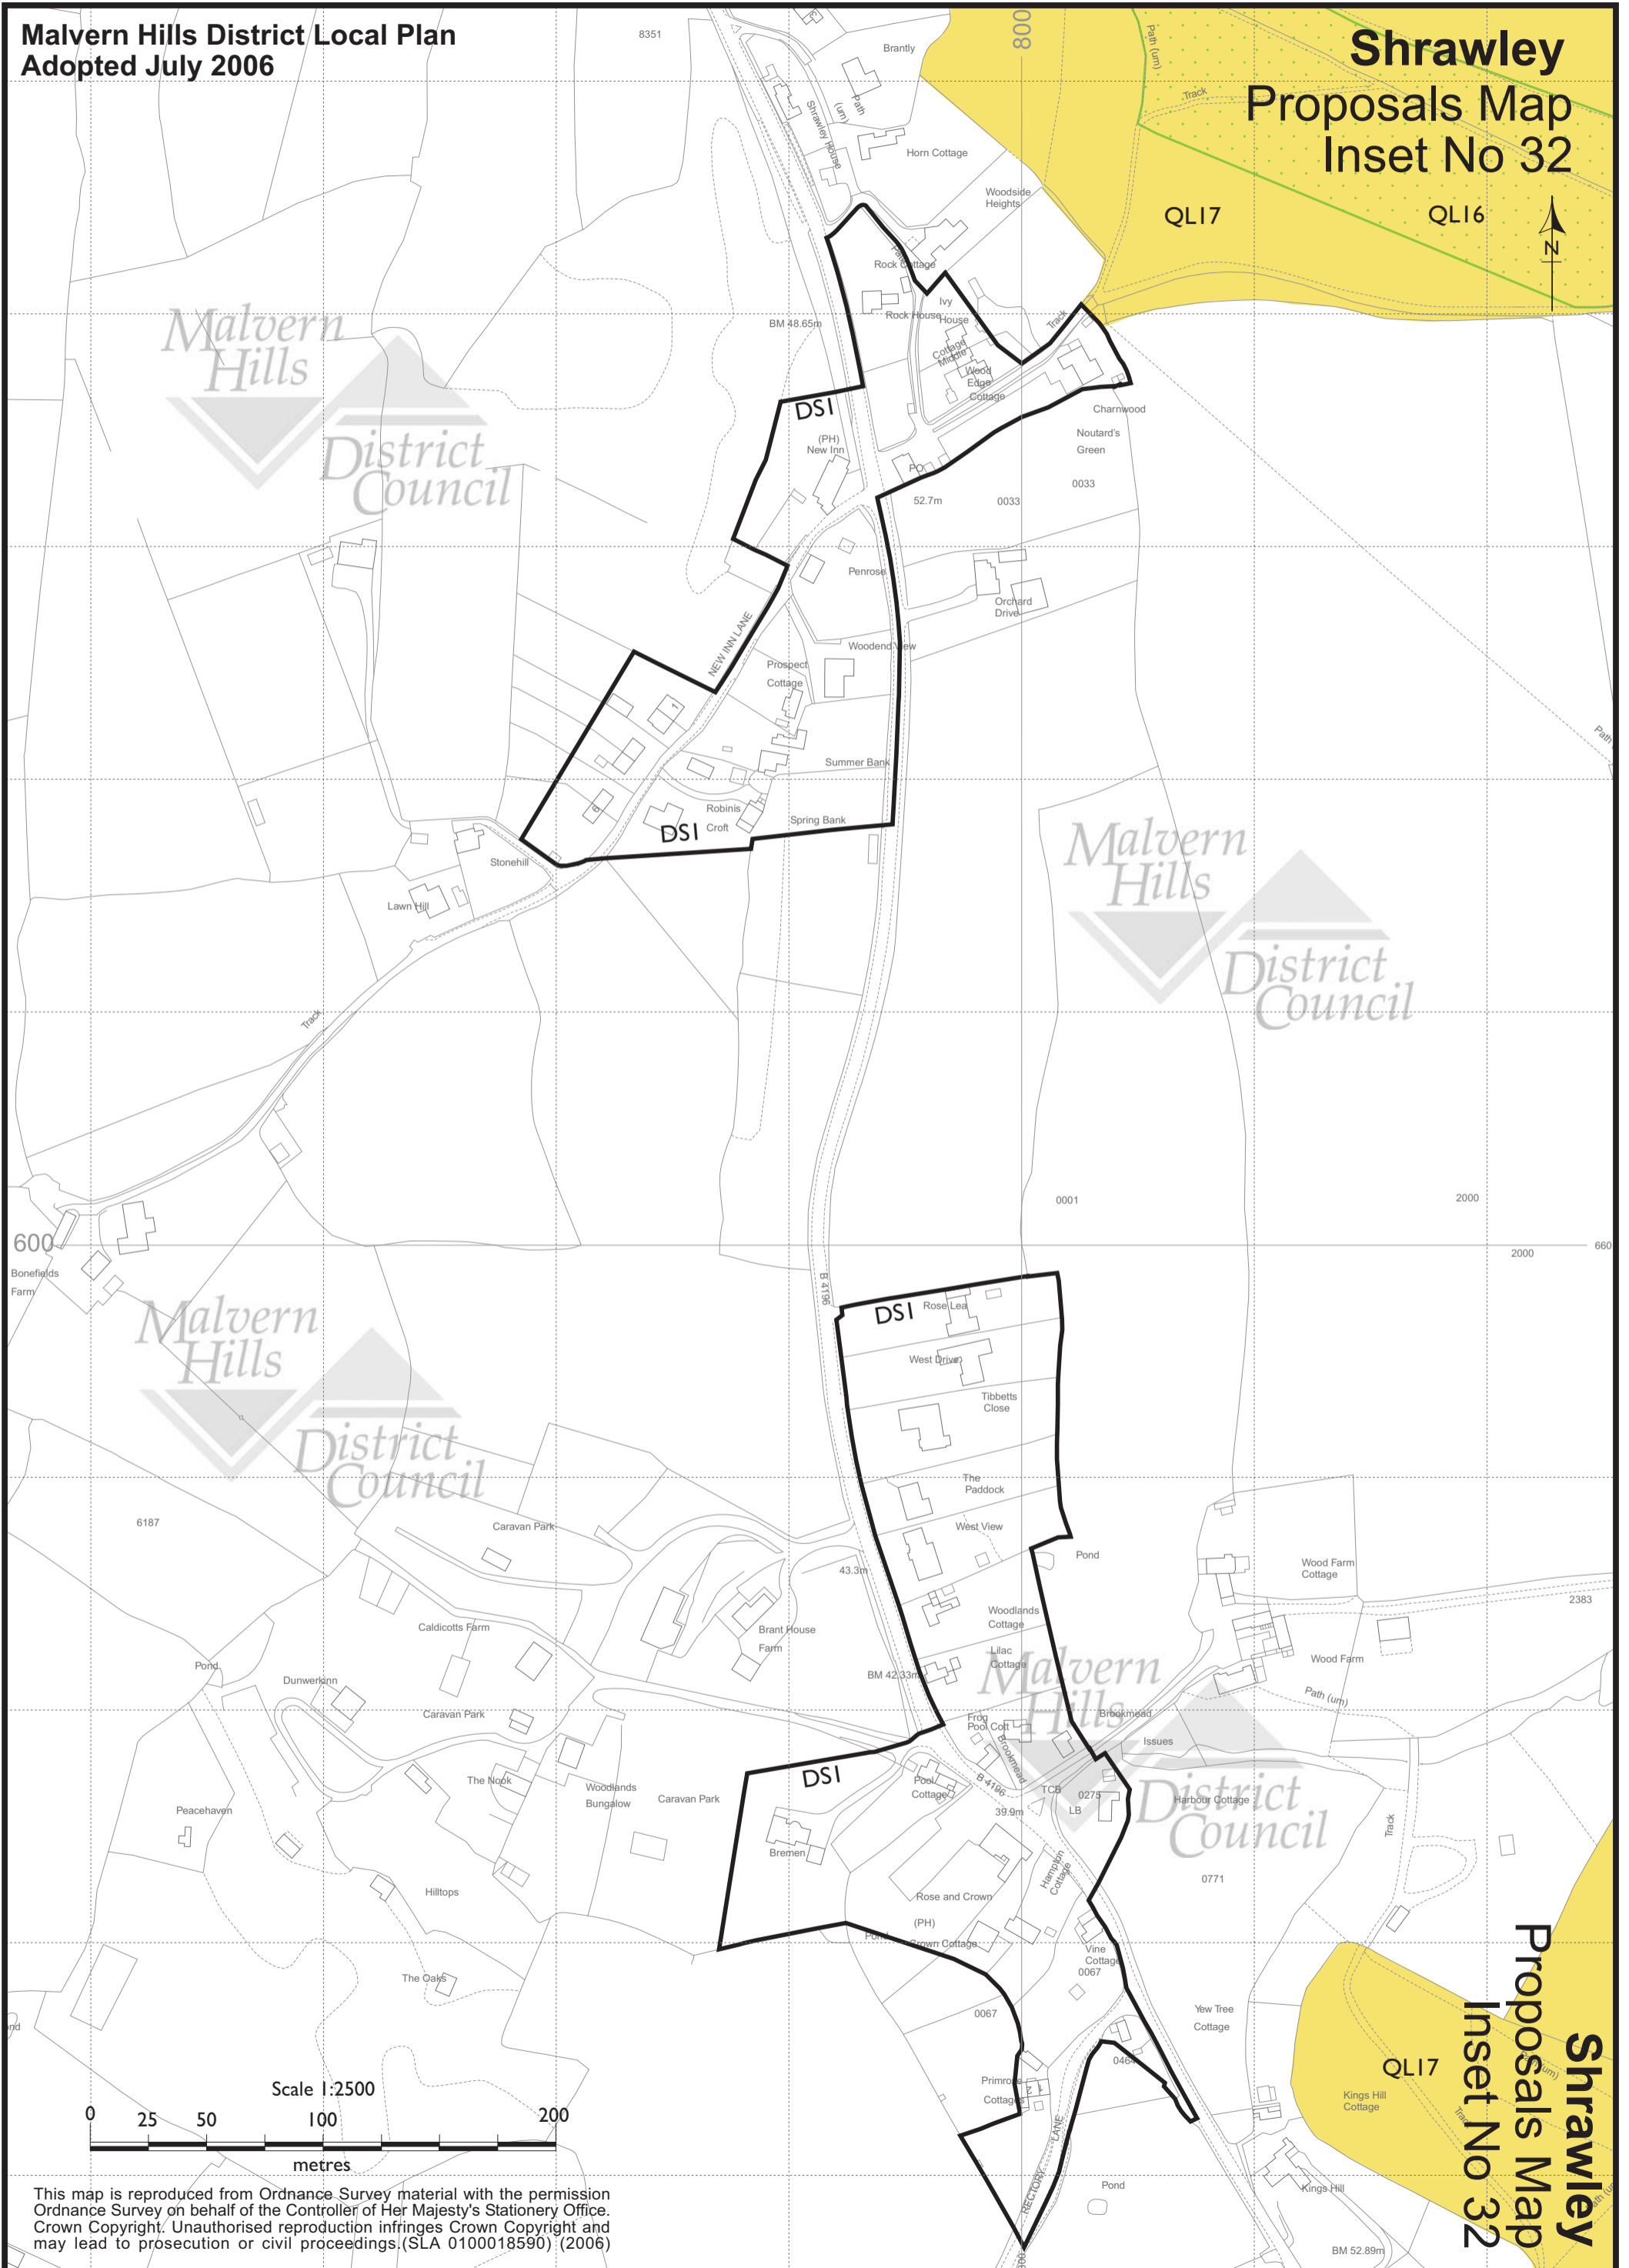

Shrawley Proposals Map Inset No 32

This map is reproduced from Ordnance Survey material with the permission of Ordnance Survey on behalf of the Controller of Her Majesty's Stationery Office. Crown Copyright. Unauthorised reproduction infringes Crown Copyright and may lead to prosecution or civil proceedings. (SLA 0100018590) (2006)

Shrawley Proposals Map Inset No 32