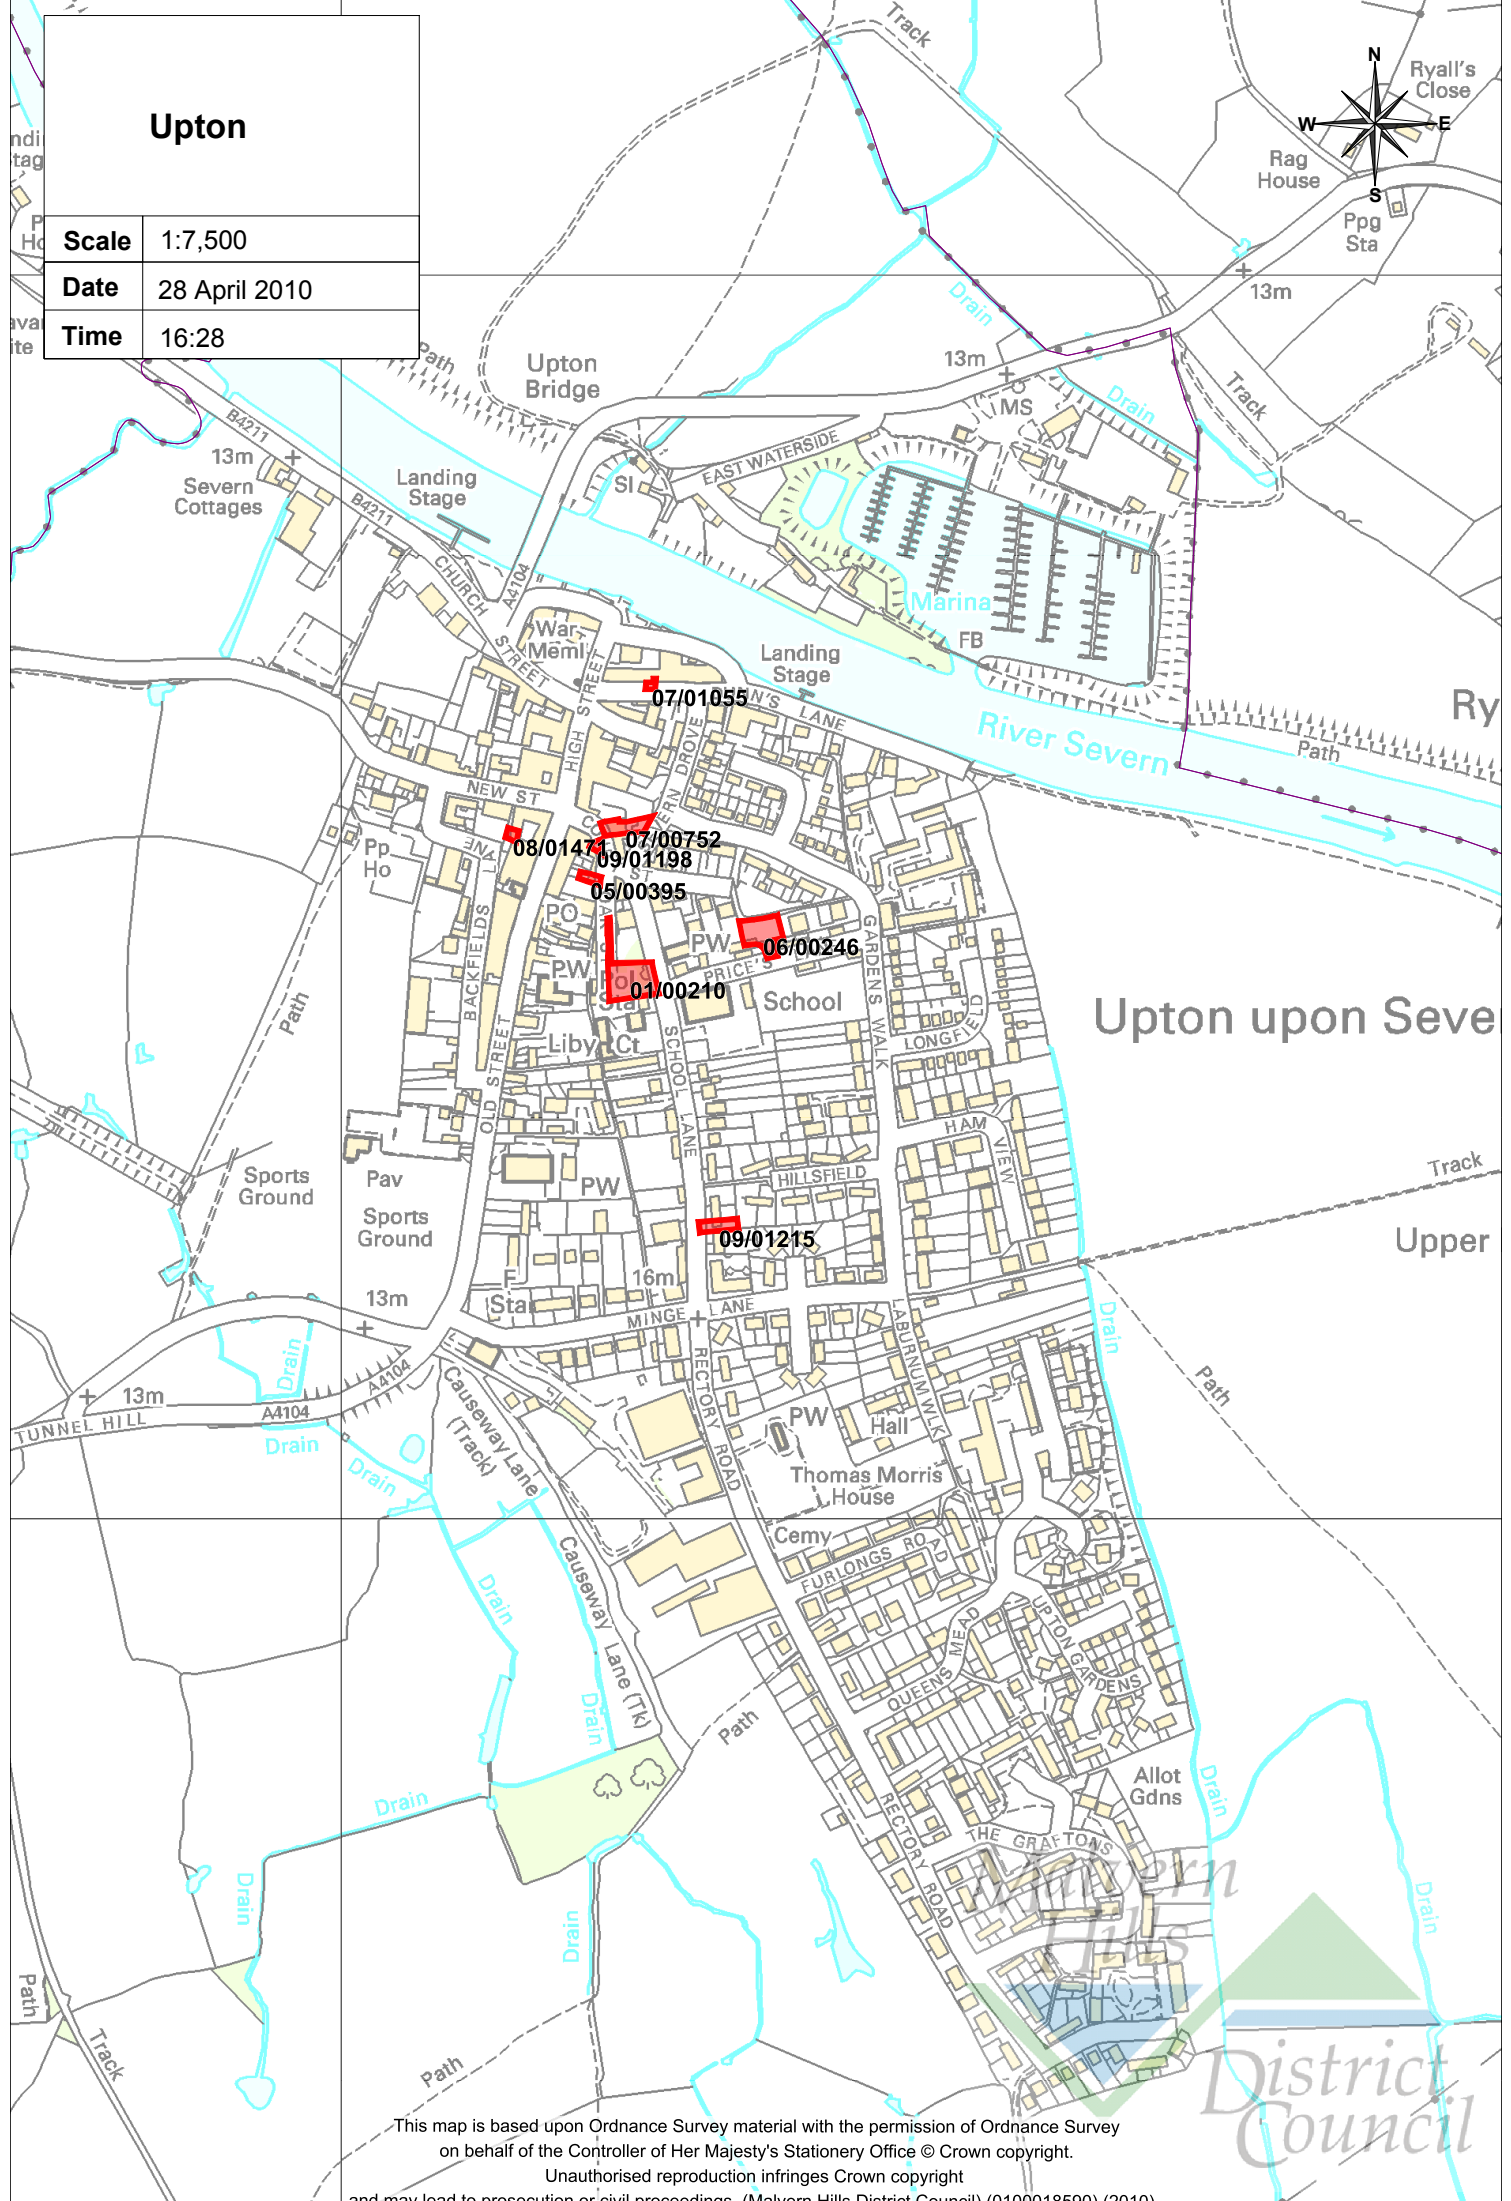

# Upton

|              |               |
|--------------|---------------|
| <b>Scale</b> | 1:7,500       |
| <b>Date</b>  | 28 April 2010 |
| <b>Time</b>  | 16:28         |

Upton upon Seve

Upper