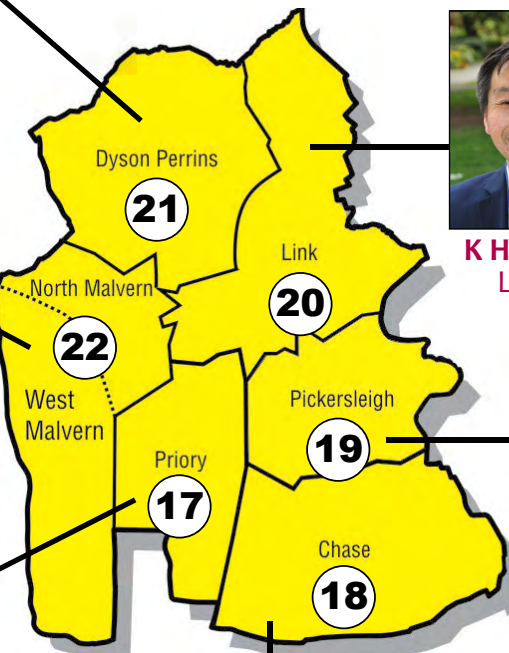

D Walton
Broadheath

J Wood
Dyson Perrins

C Reed
Dyson Perrins

Malvern Town and surrounding Wards

K H Chan
Link

K Aksar
Link

N Mills
Link

J Raine
West

N McVey
West

B Nielsen
Priory

C Palmer
Priory

C Bovey
Pickersleigh

P Bennett
Pickersleigh

R Whitehead
Pickersleigh

C Baldwin
Chase

J O'Donnell
Chase

1 Tenbury	4 Woodbury	7 Hallow	10 Powick	13 Upton & Hanley	16 Wells	19 Pickersleigh	22 West
2 Lindridge	5 Baldwin	8 Broadheath	11 Kempsey	14 Longdon	17 Priory	20 Link	
3 Teme Valley	6 Martley	9 Alfrick & Leigh	12 Ripple	15 Morton	18 Chase	21 Dyson Perrins	