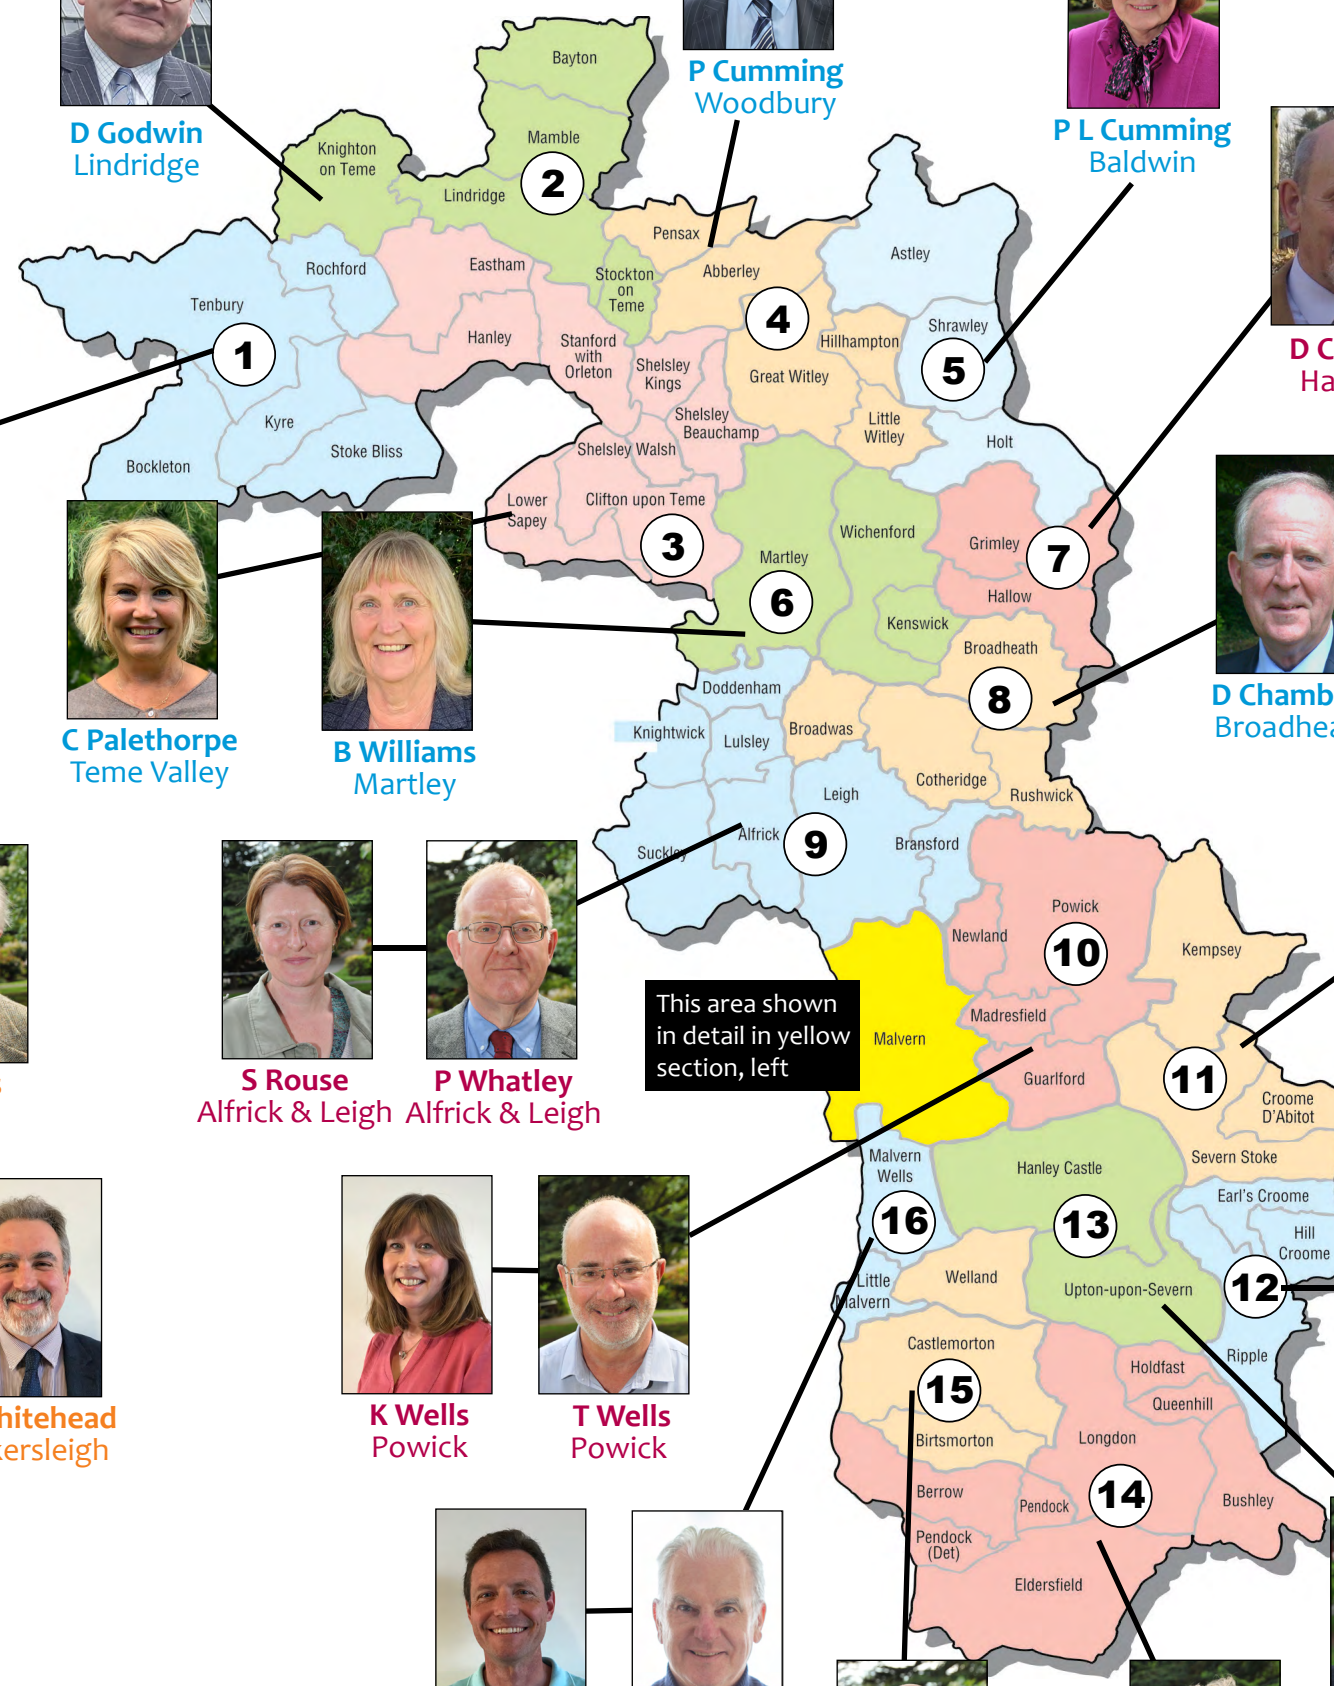

D Walton
Broadheath

J Wood
Dyson Perrins

C Reed
Dyson Perrins

Malvern Town and surrounding Wards

K H Chan
Link

K Aksar
Link

N Mills
Link

J Raine
West

M Dyde
Wells

J Gallagher
Wells

M Davies
Morton

B Behan
Longdon

A Morgan
Upton & Hanley

M Allen
Upton & Hanley

This area shown in detail in yellow section, left

Key to Wards

1 Tenbury	4 Woodbury	7 Hallow	10 Powick	13 Upton & Hanley	16 Wells	19 Pickersleigh	22 West
2 Lindridge	5 Baldwin	8 Broadheath	11 Kempsey	14 Longdon	17 Priory	20 Link	
3 Teme Valley	6 Martley	9 Alfrick & Leigh	12 Ripple	15 Morton	18 Chase	21 Dyson Perrins	