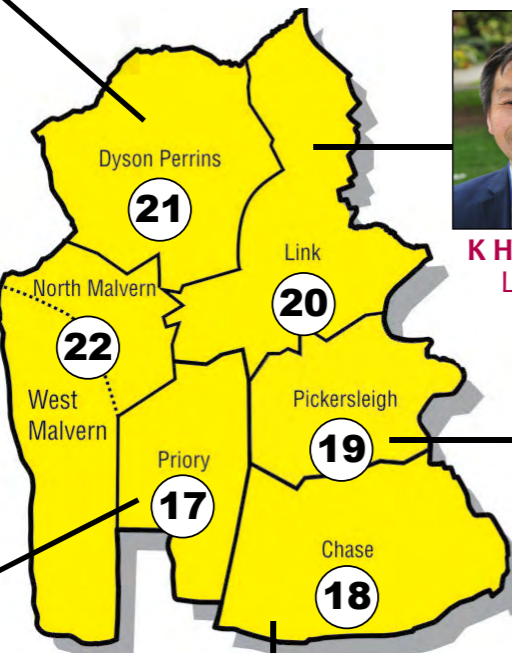

**J Wood** Dyson Perrins  
**C Reed** Dyson Perrins

**J Raine** West  
**N McVey** West

**B Nielsen** Priory  
**C Palmer** Priory

### Malvern Town and surrounding Wards

**C Baldwin** Chase  
**J O'Donnell** Chase  
**S Charles** Chase

**K H Chan** Link  
**K Aksar** Link  
**N Mills** Link

**C Bovey** Pickersleigh  
**P Bennett** Pickersleigh  
**R Whitehead** Pickersleigh

### Key to Wards

1 Tenbury	4 Woodbury	7 Hallow	10 Powick	13 Upton & Hanley	16 Wells	19 Pickersleigh	22 West
2 Lindridge	5 Baldwin	8 Broadheath	11 Kempsey	14 Longdon	17 Priory	20 Link	
3 Teme Valley	6 Martley	9 Alfrick & Leigh	12 Ripple	15 Morton	18 Chase	21 Dyson Perrins	