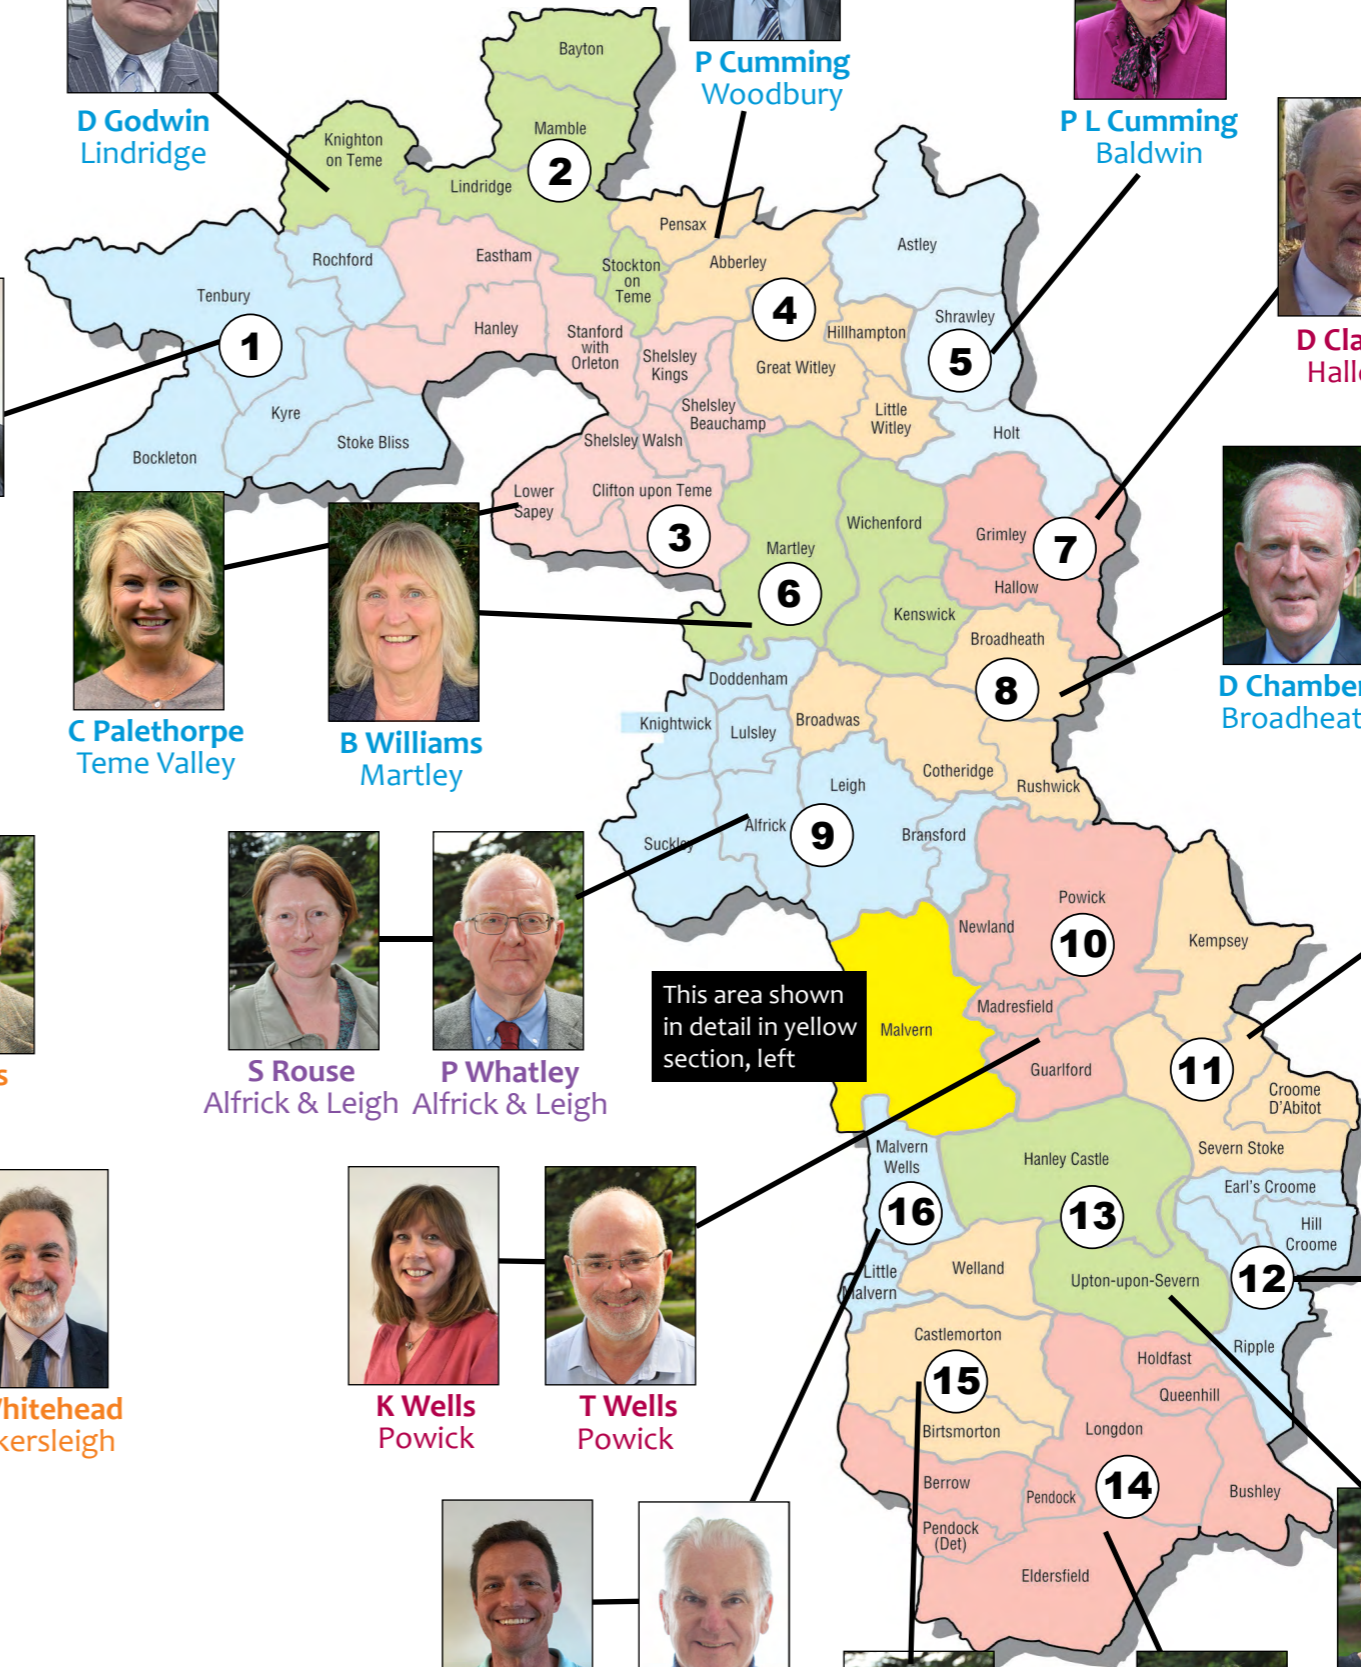

## 2022-2023

**John Michael**  
Chairman of the Council

**Tom Wells**  
Leader of the Council

Political Groups formed:

- Conservative**
- Labour**
- Liberal Democrat**
- Democratic Independent Group**
- Green Party**
- Malvern Hills Independents**

**D Harrison** Kempsey

**J Michael** Kempsey

**J Owenson** Ripple

**A Morgan** Upton & Hanley

**M Allen** Upton & Hanley

This area shown in detail in yellow section, left

### Key to Wards

1 Tenbury	4 Woodbury	7 Hallow	10 Powick	13 Upton & Hanley	16 Wells	19 Pickersleigh	22 West
2 Lindridge	5 Baldwin	8 Broadheath	11 Kempsey	14 Longdon	17 Priory	20 Link	
3 Teme Valley	6 Martley	9 Alfrick & Leigh	12 Ripple	15 Morton	18 Chase	21 Dyson Perrins	