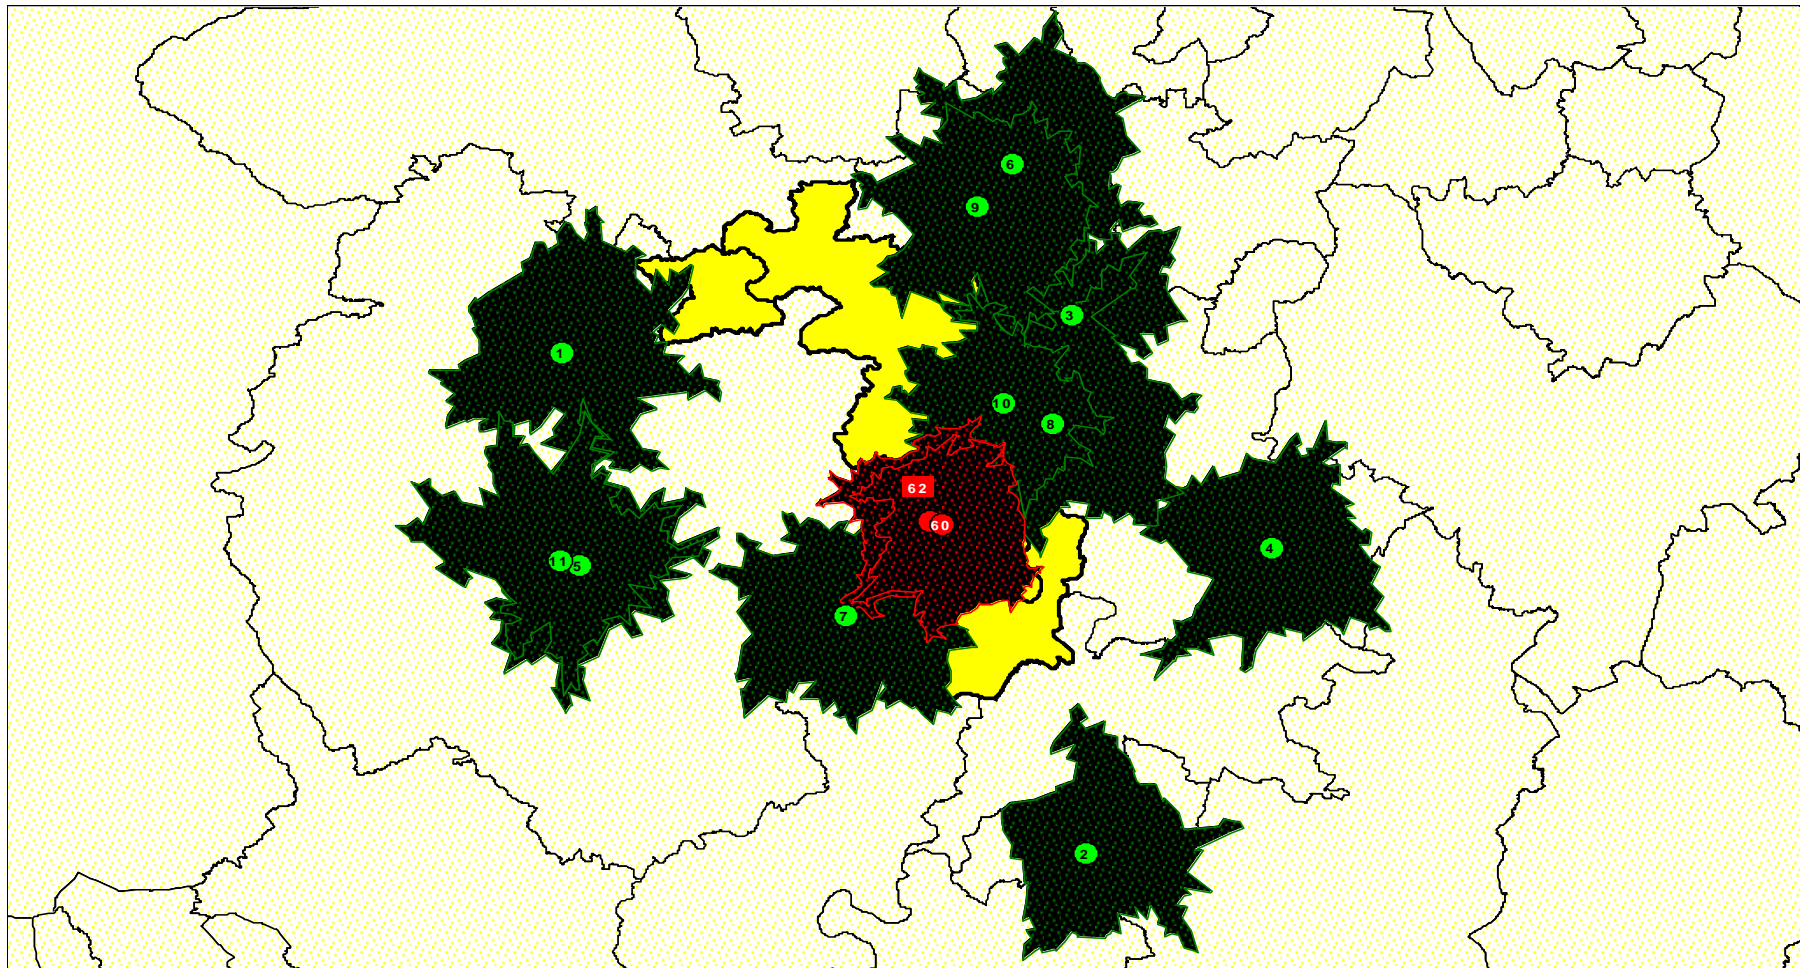

### Introduction

17.1 There are currently only one hockey team that plays competitive matches in Malvern Hills District. Malvern Hockey Club plays its matches on the STP at Malvern College on Saturday afternoons. Tenbury Hockey Club plays its competitive matches at an STP in Leominster.

# MALVERN HILLS DISTRICT COUNCIL OPEN SPACE, SPORT & RECREATION STUDY: ASSESSMENT REPORT

Figure 17.1: Location of STP hockey sites with 15 minute drive times