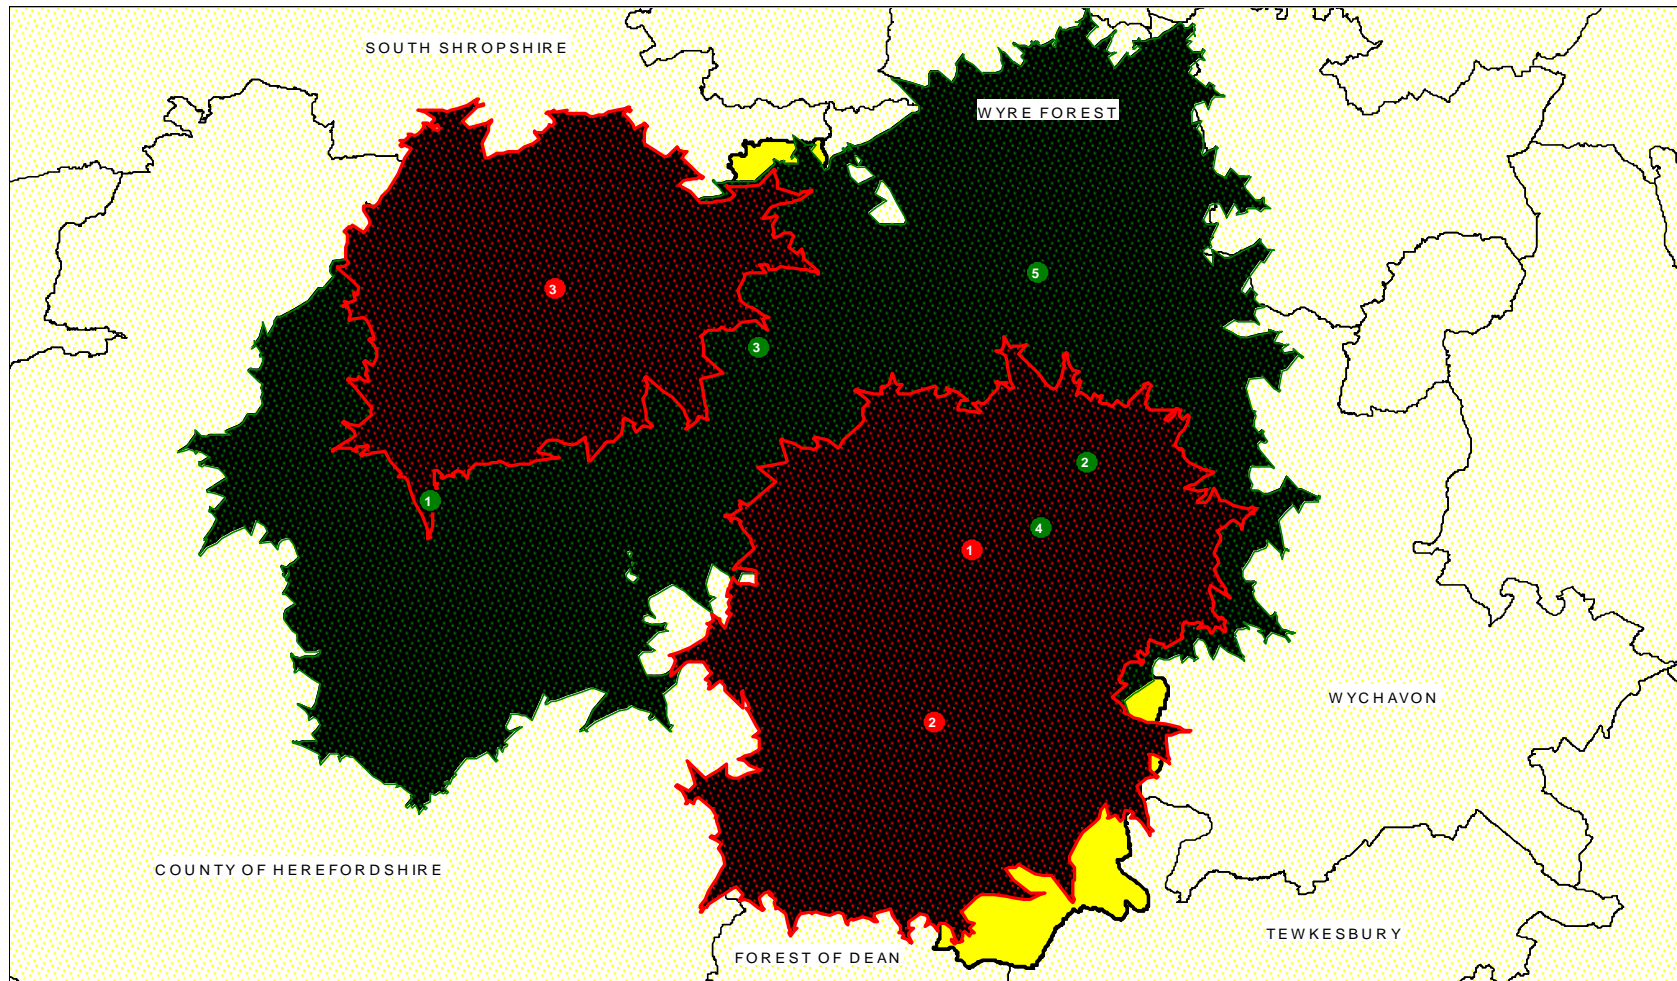

MALVERN HILLS DISTRICT COUNCIL OPEN SPACE, SPORT & RECREATION STUDY: ASSESSMENT REPORT

PART 20: GOLF

Introduction

- 20.1 There are two golf courses in Malvern Hills District, the Bransford Golf Club and the Worcestershire Golf Club. There are also a number of golf courses within a 20-minute drive time.
- 20.2 KKP was unable to meet with the Worcestershire Golf Club, which stated that it was too busy to participate in this study.

Summary of golf club provision in Malvern Hills District

Table 20.1: Summary of golf facilities in Malvern Hills District

Golf Club	18 hole	9 hole	Driving range	Practice areas		
				Bunker	Putting	Net
Bransford Golf Club	✓			✓	✓	
Worcestershire Golf Club	✓			✓	✓	

Table 20.2: List of golf clubs with 20 min drive time

ID	Golf Club / Organisation	Course(s)	Local authority area
1	Bransford Golf Club	18 hole	Malvern Hills District Council
2	The Worcestershire Golf Club	18 hole	Malvern Hills District Council
1	Leominster Golf Club	18 hole	Herefordshire Council
2	Perdiswell Leisure Centre	18 hole	Worcester City Council
3	Sapey Golf Club	18 hole	Herefordshire Council
4	Worcester Golf and Country Club	18 hole	Worcester City Council
5	Cadmore Golf Club	18 hole	Worcester City Council
6	Ombersley Golf Club	18 hole	Worcester City Council

MALVERN HILLS DISTRICT COUNCIL OPEN SPACE, SPORT & RECREATION STUDY: ASSESSMENT REPORT

Figure 20.1: Location of golf courses with 20 minute drive time catchment

MALVERN HILLS DISTRICT COUNCIL OPEN SPACE, SPORT & RECREATION STUDY: ASSESSMENT REPORT