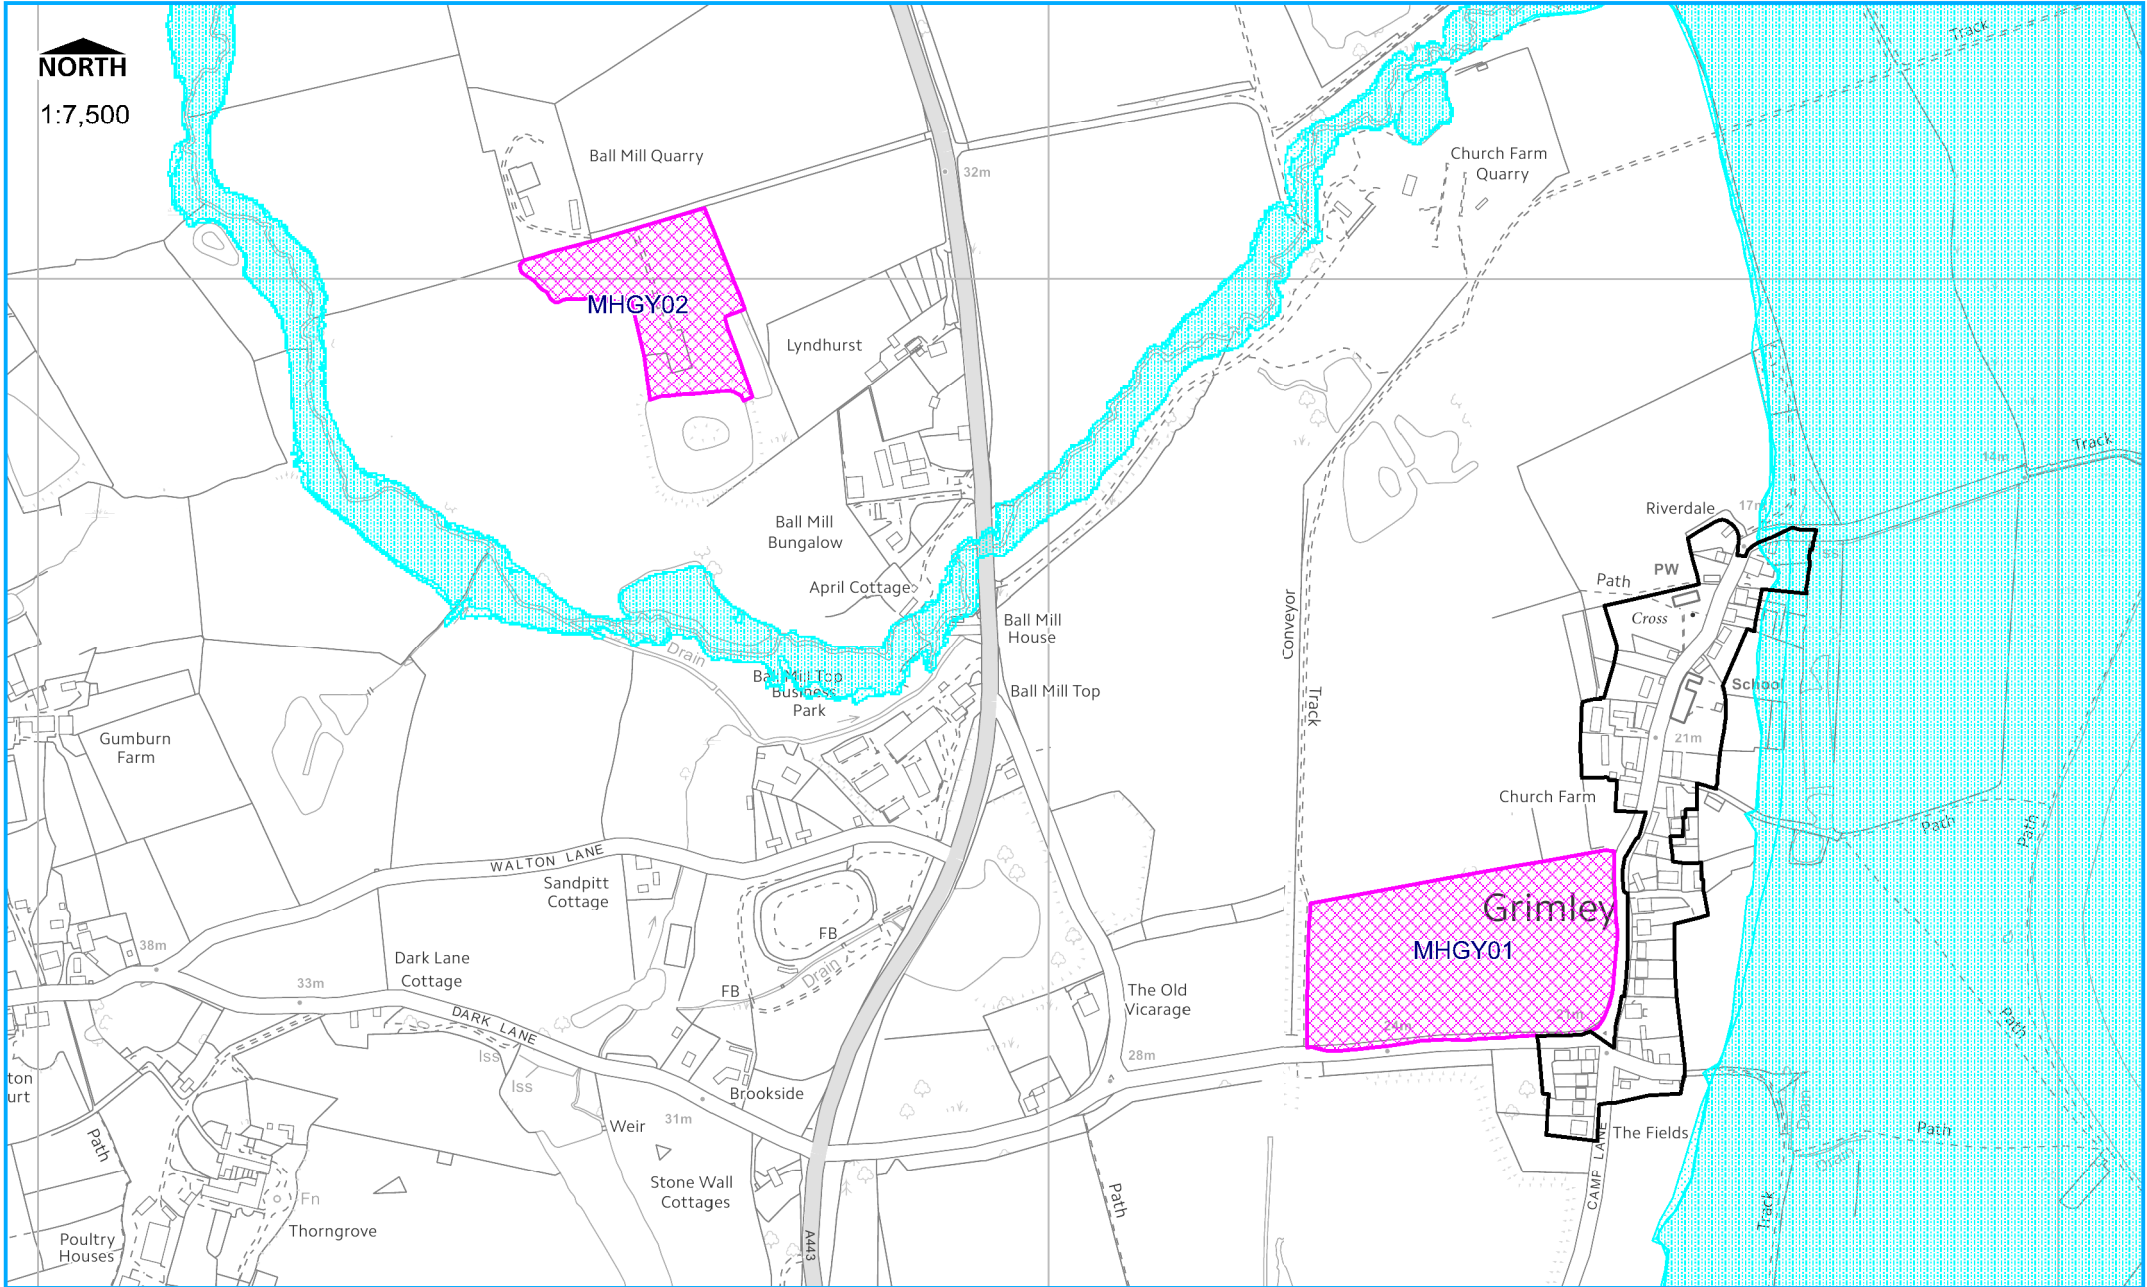

Grimley

**Summary of all SHLAA sites in Category 3 Villages: Grimley**

<b>Site Ref</b>	<b>Submitted</b>	<b>Location</b>	<b>Town Village</b>	<b>Village Category</b>	<b>District</b>	<b>Site area ha</b>	<b>Reason</b>
MHGY01	HLAA	Church Meadows	Grimley	3	Malvern Hills	4.91	AVAILABILITY UNKNOWN
MHGY02	2010	Land at Ball Mill Quarry	Grimley	3	Malvern Hills	2.19	LOCATION