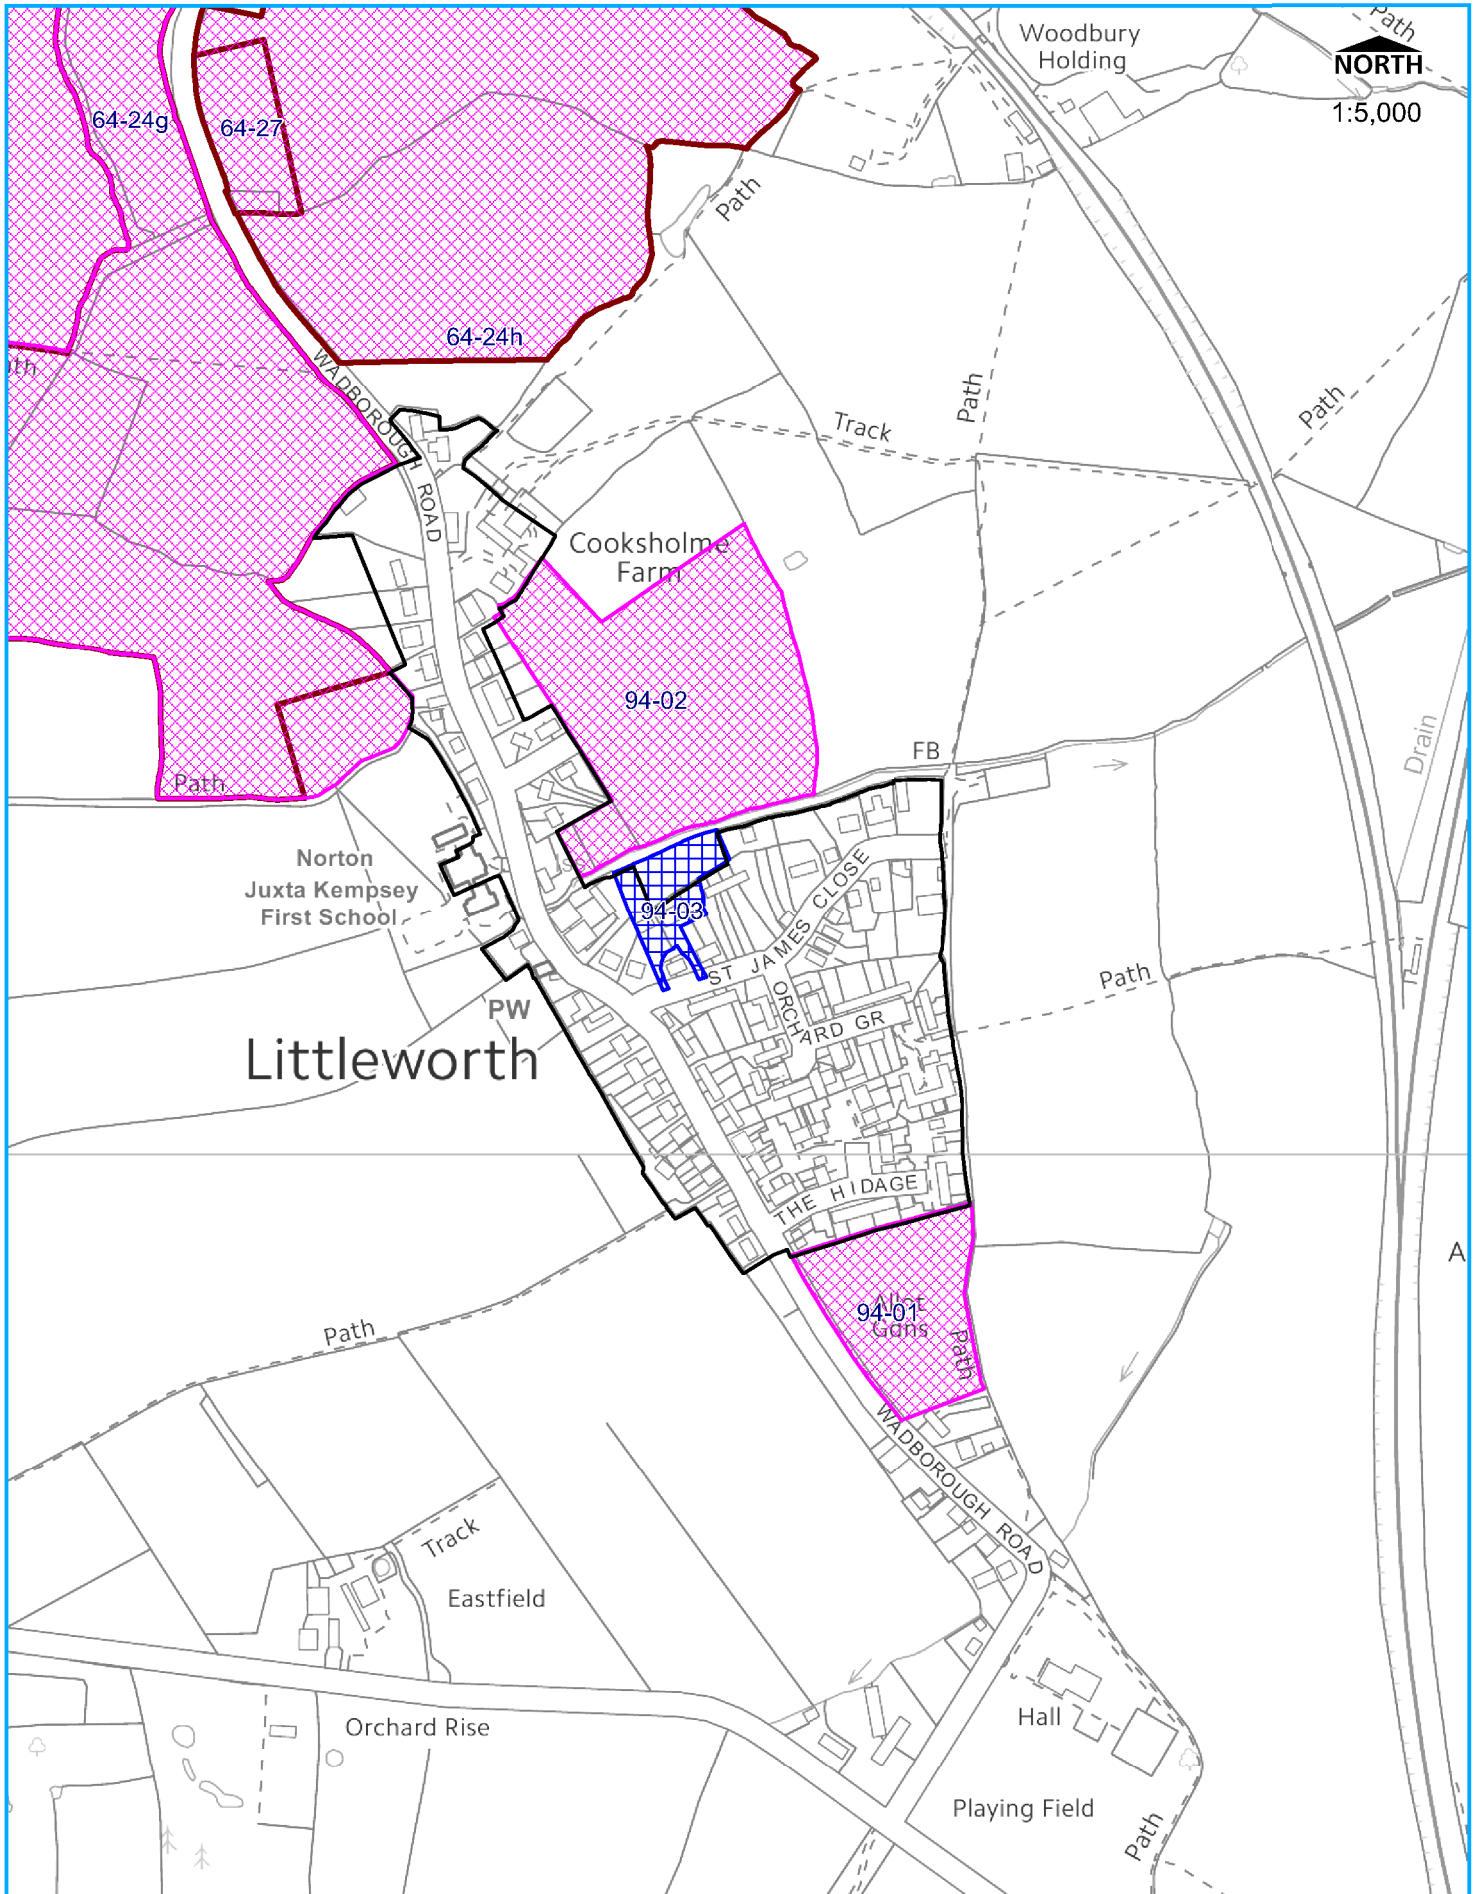

Littleworth

Contains Ordnance Survey data © Crown copyright and database rights 2015. Licence Number 100024324. You are not permitted to copy, sub license, distribute or sell any of this data to third parties in any form.

Category 3 Villages : MAP 71

Summary of all SHLAA sites in Category 3 Villages: Littleworth

Site Ref	Submitted	Location	Town Village	Village Category	District	Site area ha	Reason
94-01	HLAA	Allotment gardens to south of the Hidage	Littleworth	3	Wychavon	1.11	PPG17
94-02	HLAA	Land behind Coronation Cottages	Littleworth	3	Wychavon	2.82	Part PPG17/AVAIL UNKNOWN
94-03	2010	Land to the rear of 1 & 7 St. James Close	Littleworth	3	Wychavon	0.36	