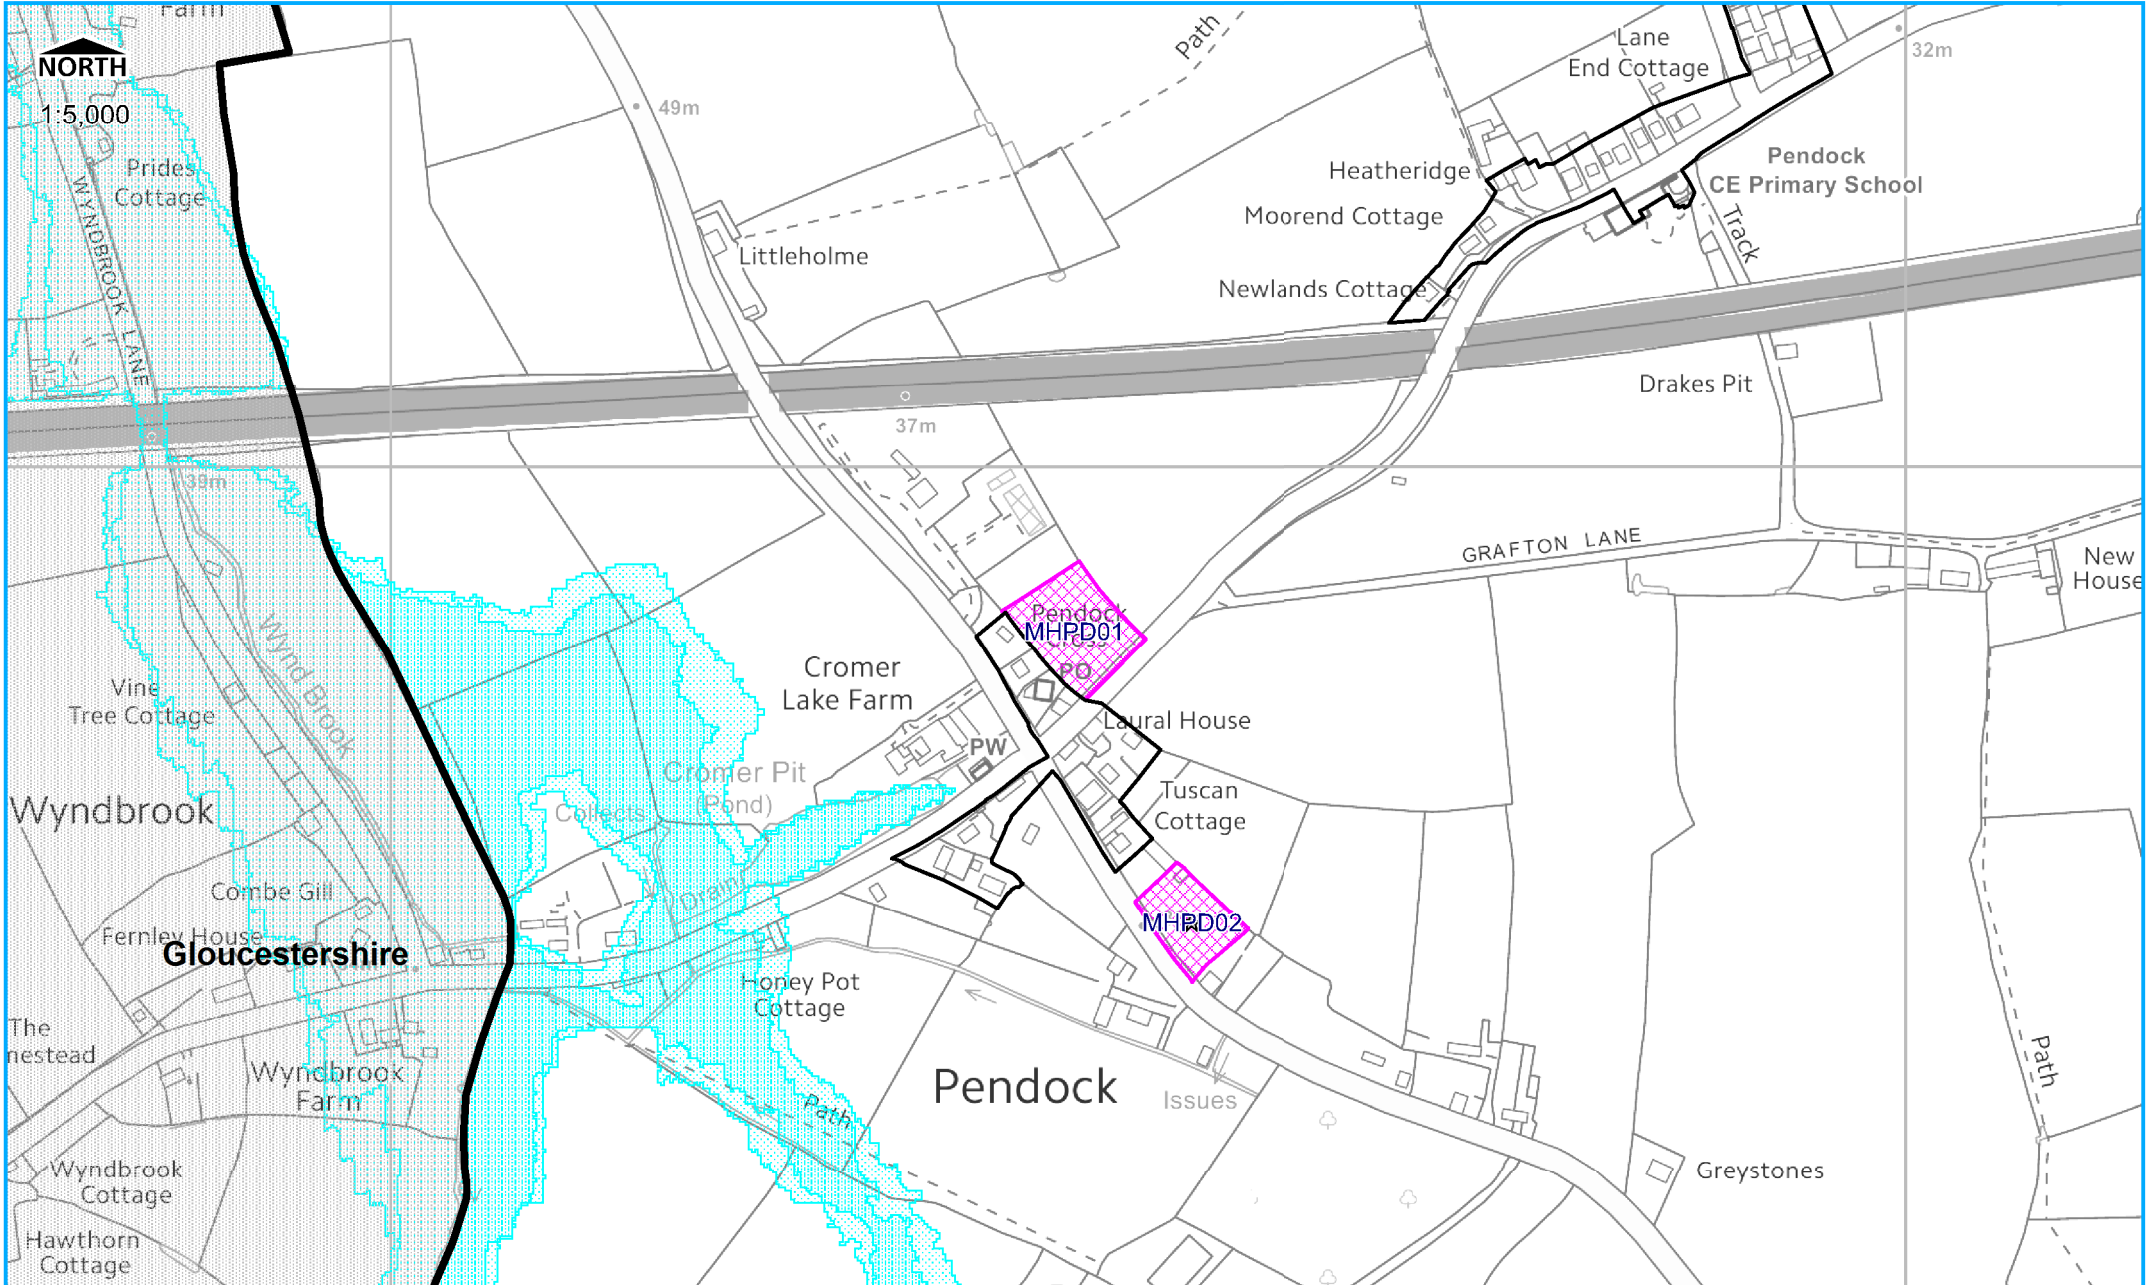

Pendock

Category 3 Villages : MAP 78

Contains Ordnance Survey data © Crown copyright and database rights 2015 Licence Number 100024324. You are not permitted to copy, sub license, distribute or sell any of this data to third parties in any form.

Summary of all SHLAA sites in Category 3 Villages: Pendock

Site Ref	Submitted	Location	Town Village	Village Category	District	Site area ha	Reason
MHPD01	HLAA	Land behind Post Office	Pendock	3	Malvern Hills	0.44	AVAILABILITY UNKNOWN/CAT4
MHPD02	HLAA	Land adjacent to Tuscan Cottage	Pendock	3	Malvern Hills	0.29	AVAILABILITY UNKNOWN/CAT4