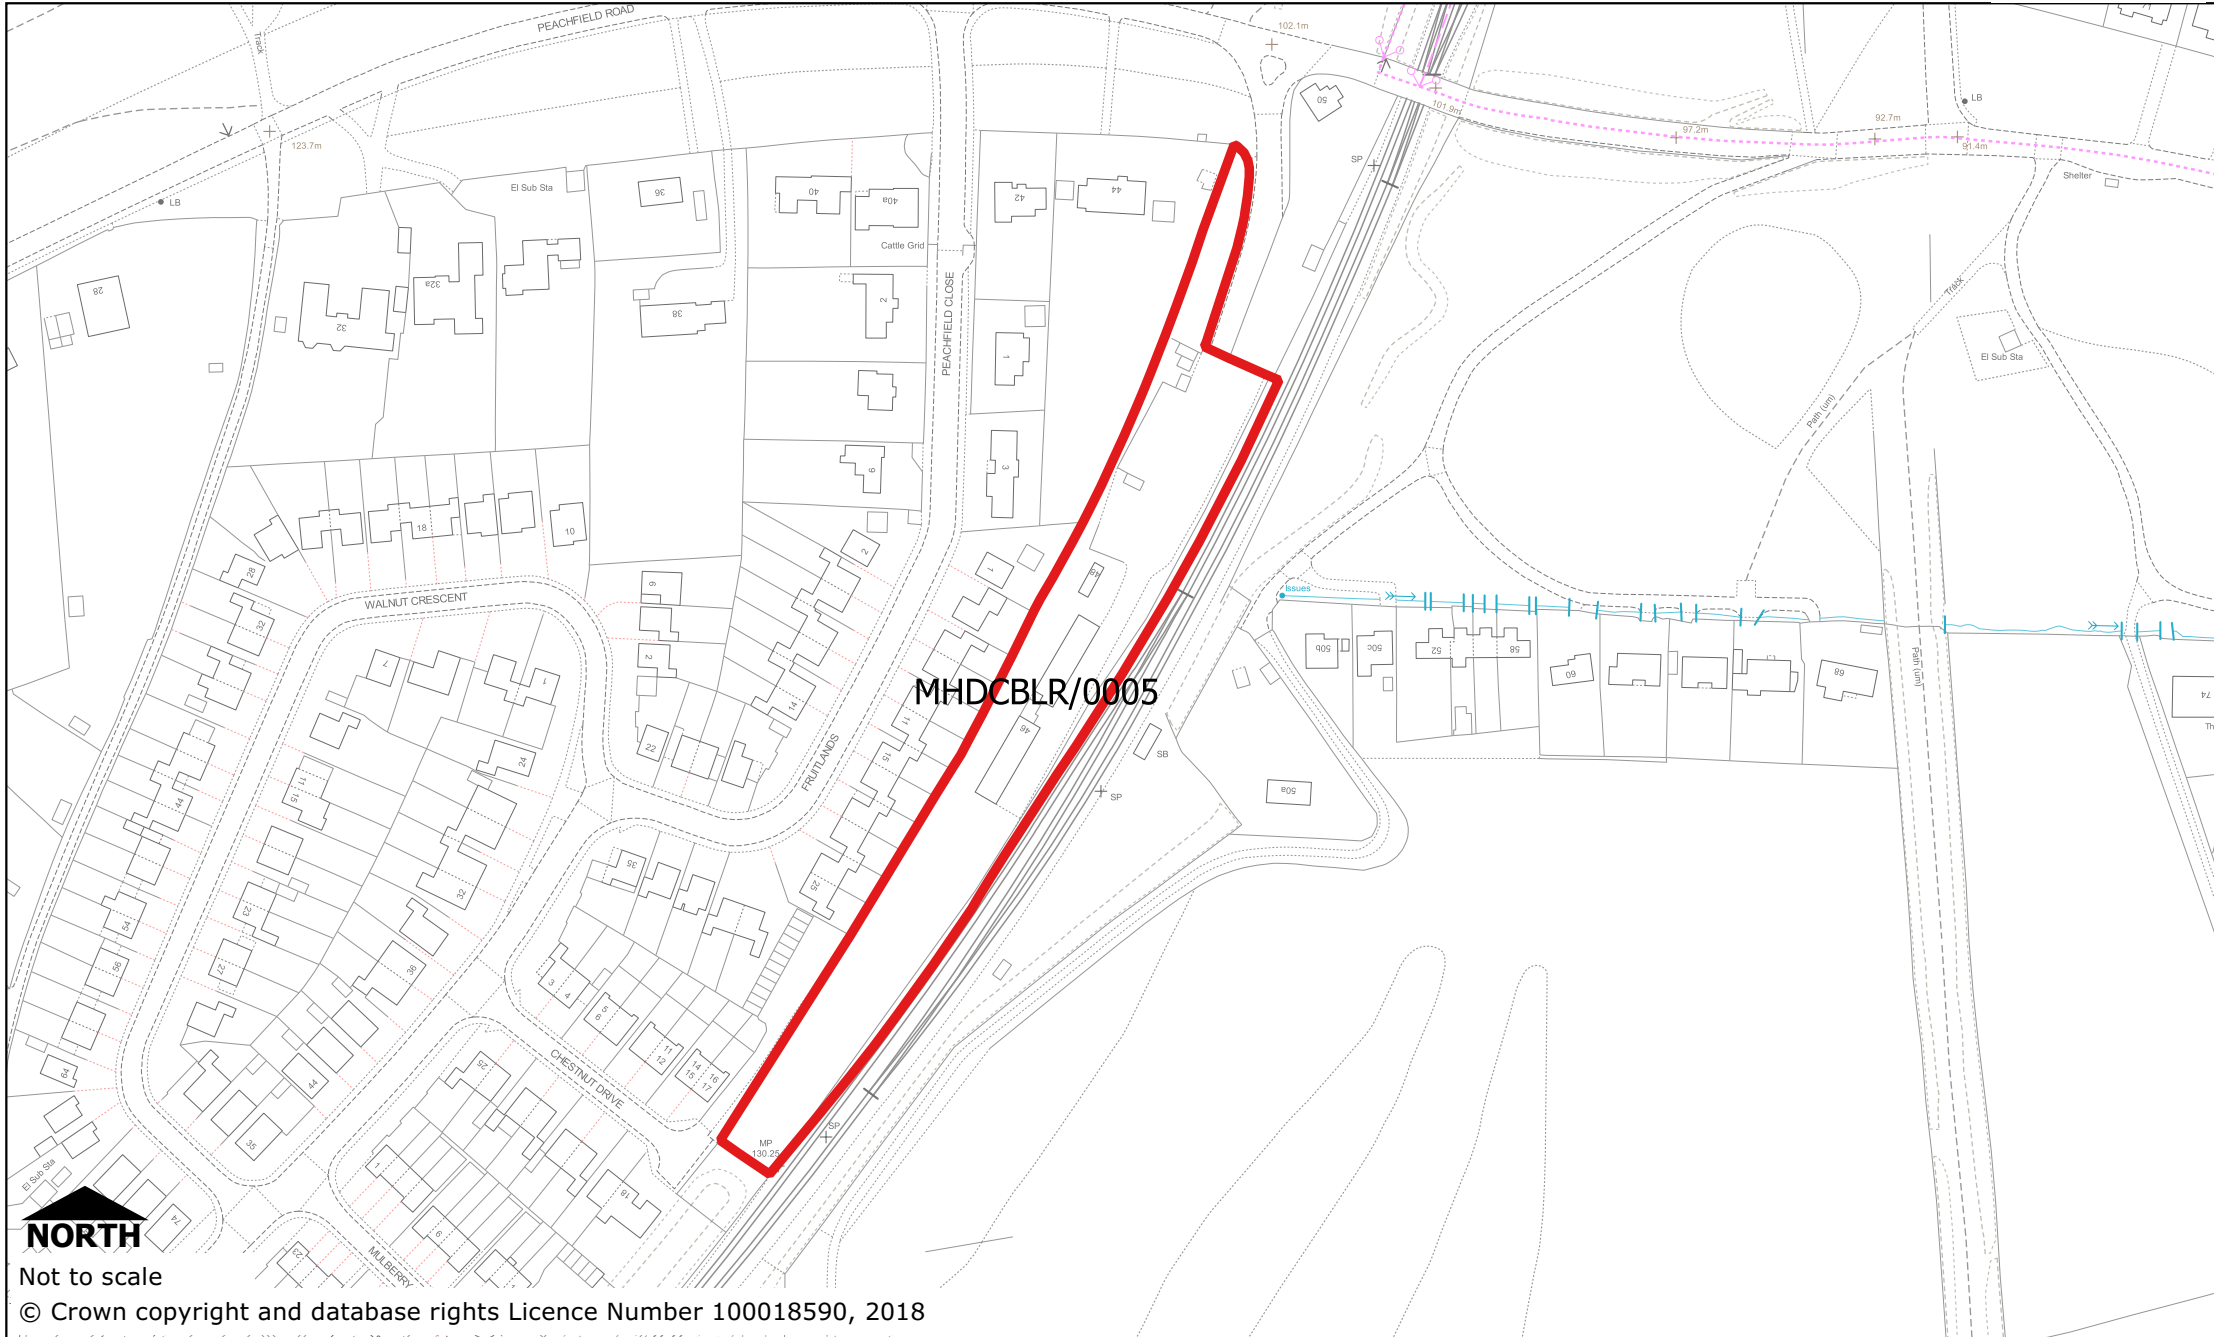

# Malvern Hills Brownfield Land Register

Site Address: Former Railway Sidings, Peachfield Road, Malvern | Site Reference: MHDCBLR/0005

Not to scale