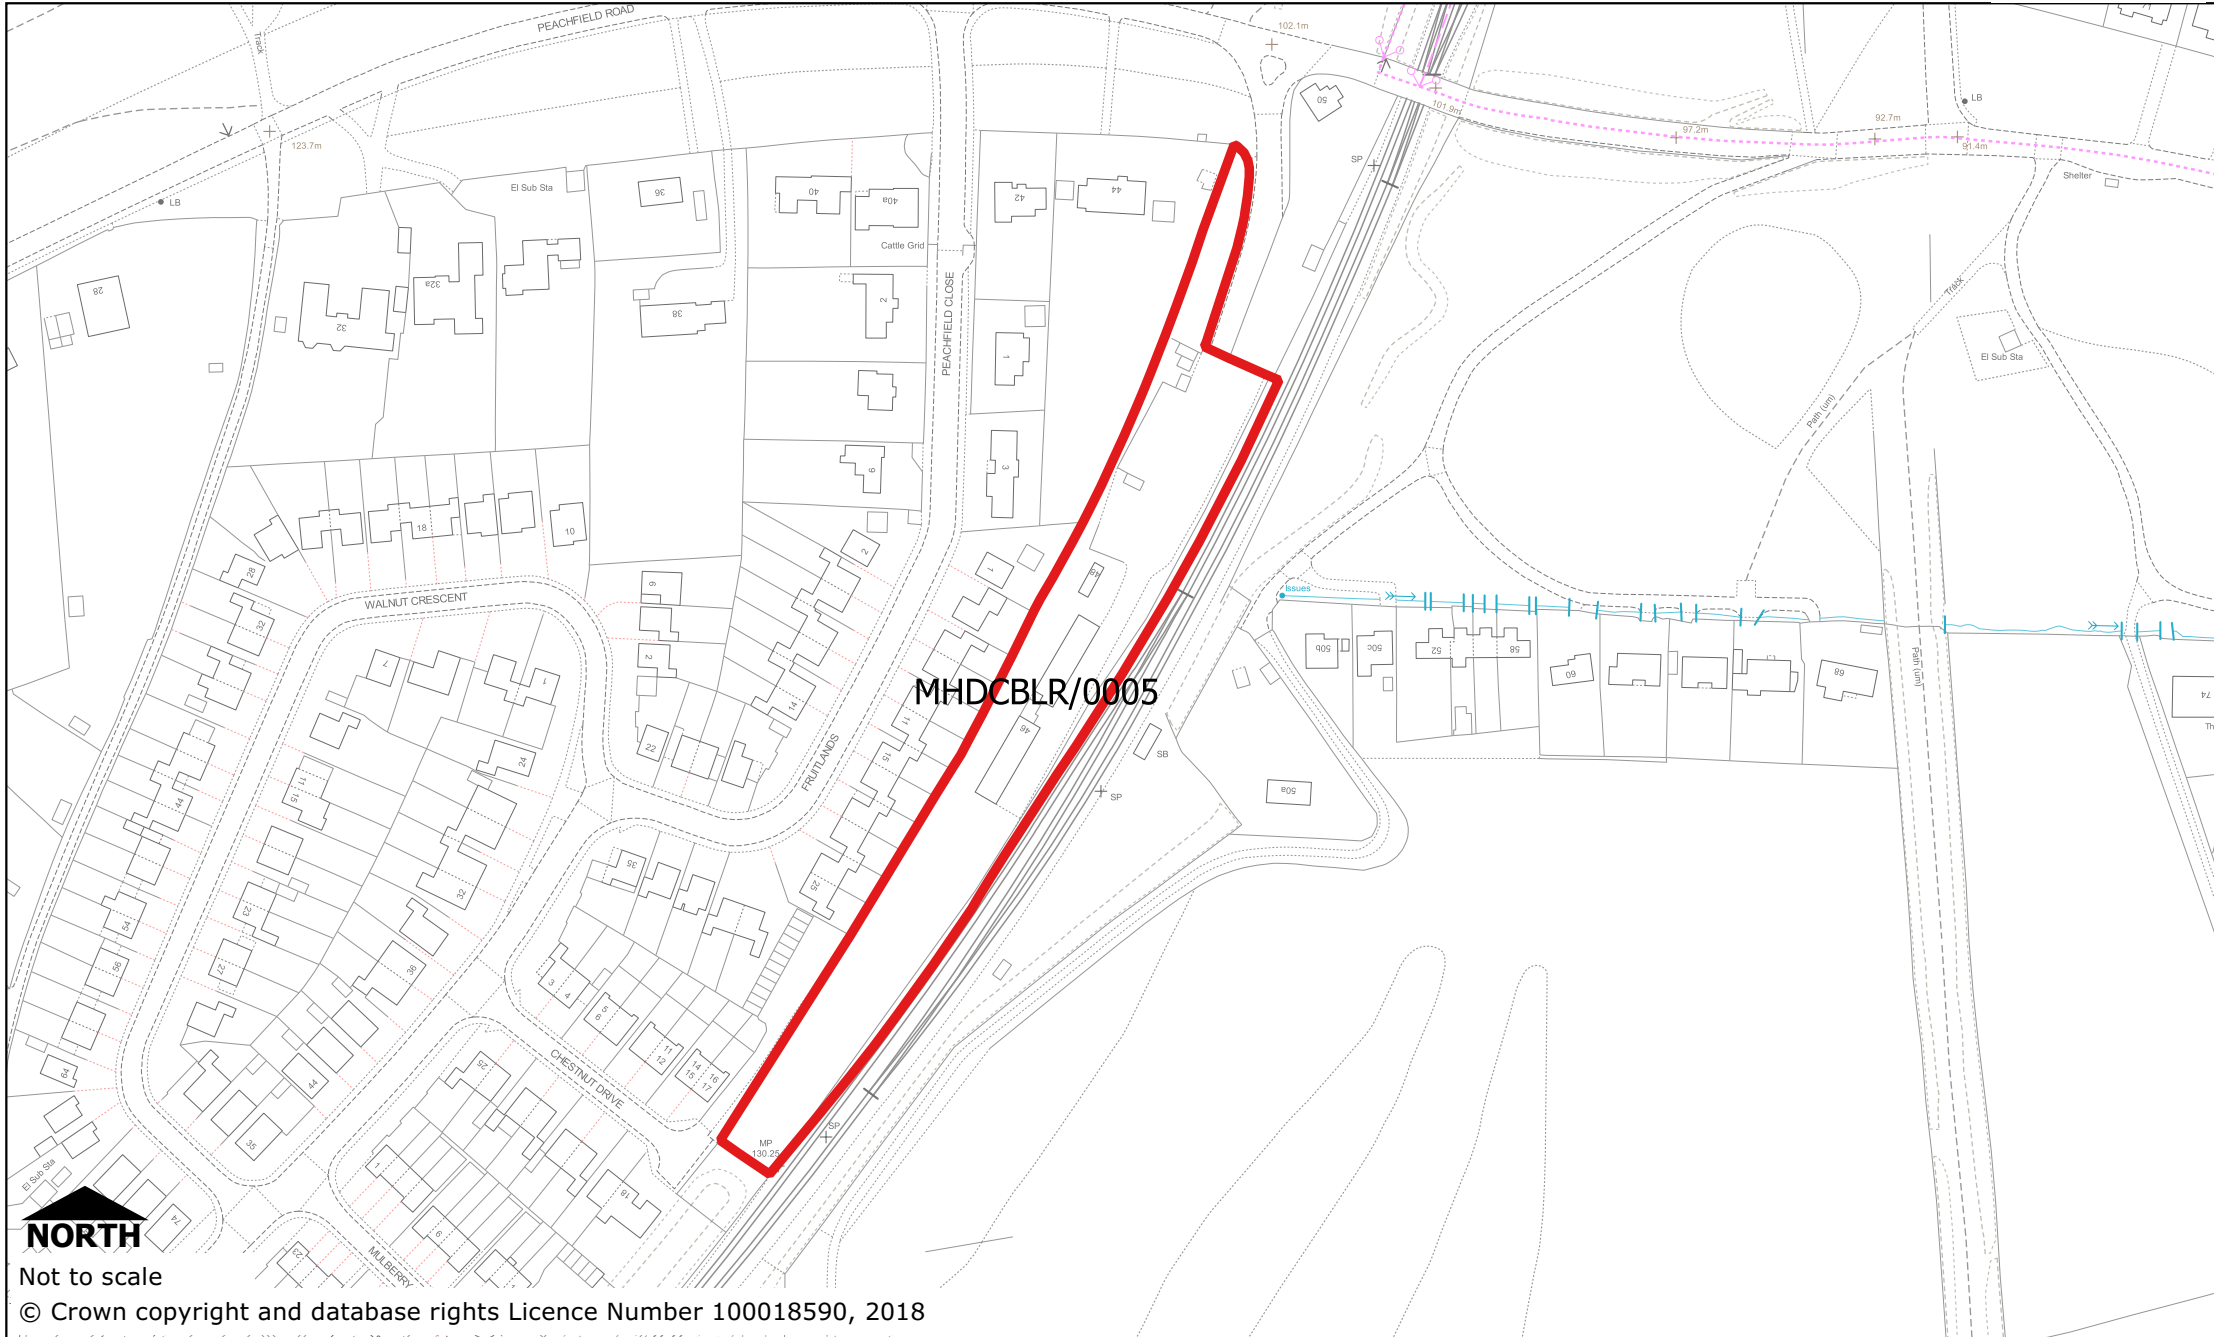

Malvern Hills Brownfield Land Register

Site Address: Former Railway Sidings, Peachfield Road, Malvern | Site Reference: MHDCBLR/0005

Not to scale