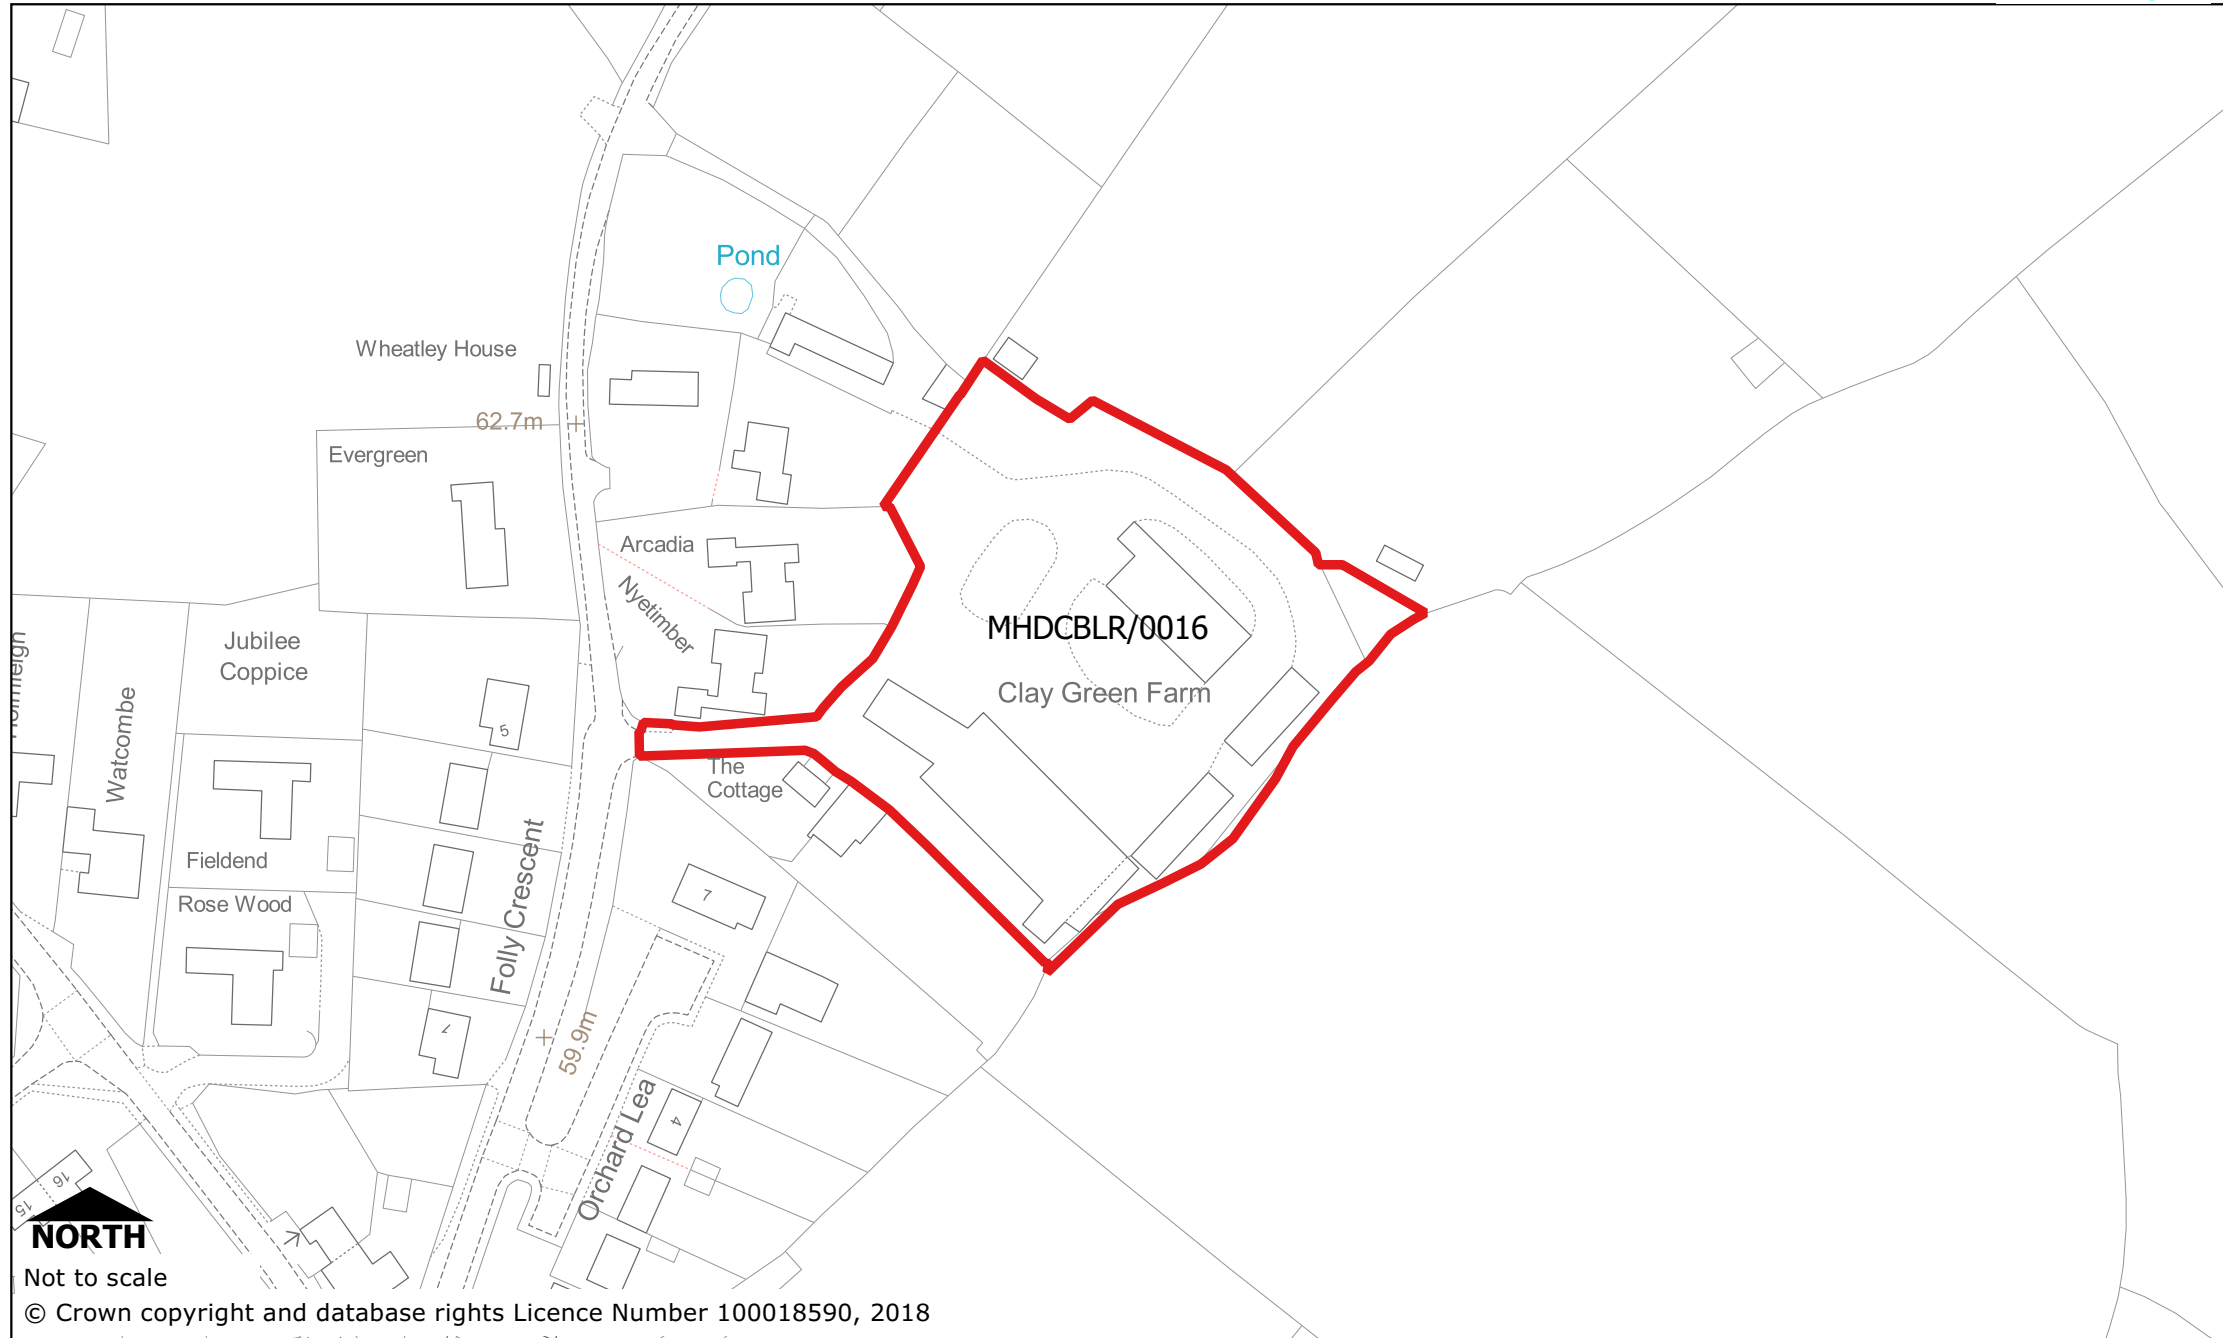

Malvern Hills Brownfield Land Register

Site Address: Clay Green Farm, Folly Road, Alfrick | Site Reference: MHDCBLR/0016

Not to scale